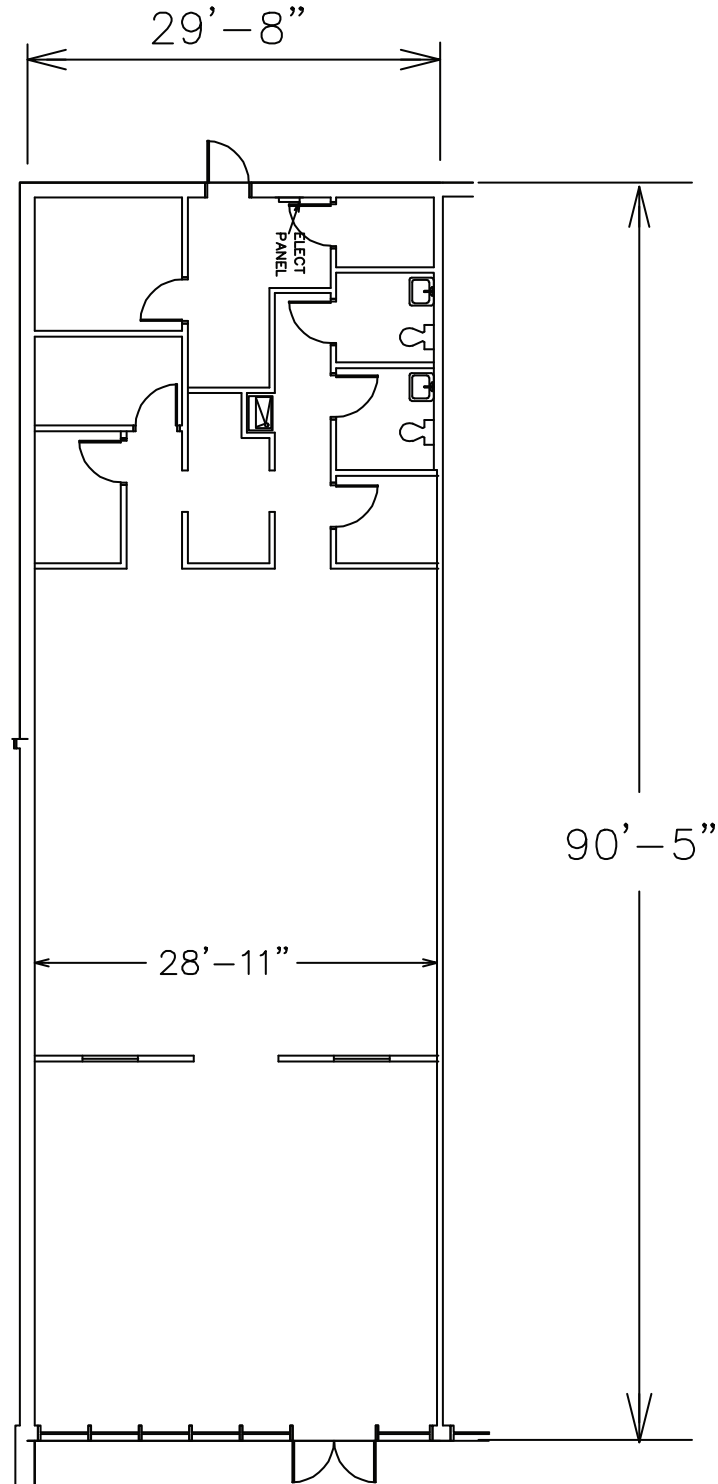

SUITE 740 2,704 Sq.Ft.

For more information contact:

Heather Stewart, Senior Leasing Associate

Phone: 919.926.3097 • Text: 919.348.9602

Email: hstewart@rivercrestrealty.com