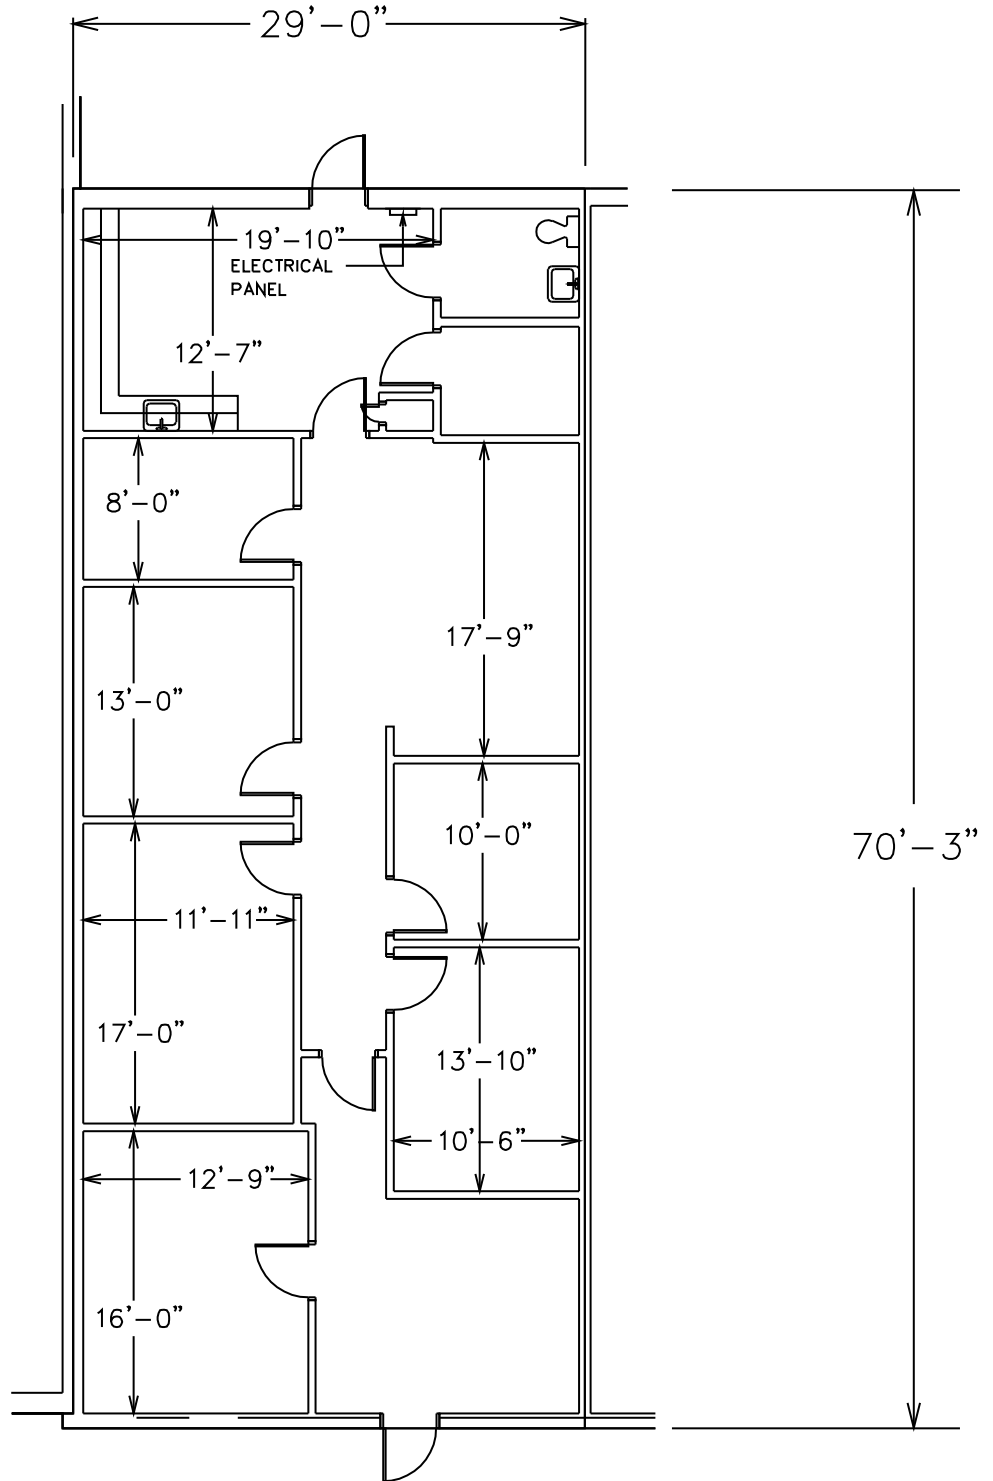

PLANTATION POINT PLAZA

1241 38th Avenue North
Myrtle Beach, SC 29577

SUITE 1259
YARDI 225
2,038 Sq.Ft.

For more information contact:

Allison Wiggs, Senior Leasing Associate

Phone: 919.926.3102 • Text: 919.438.1401