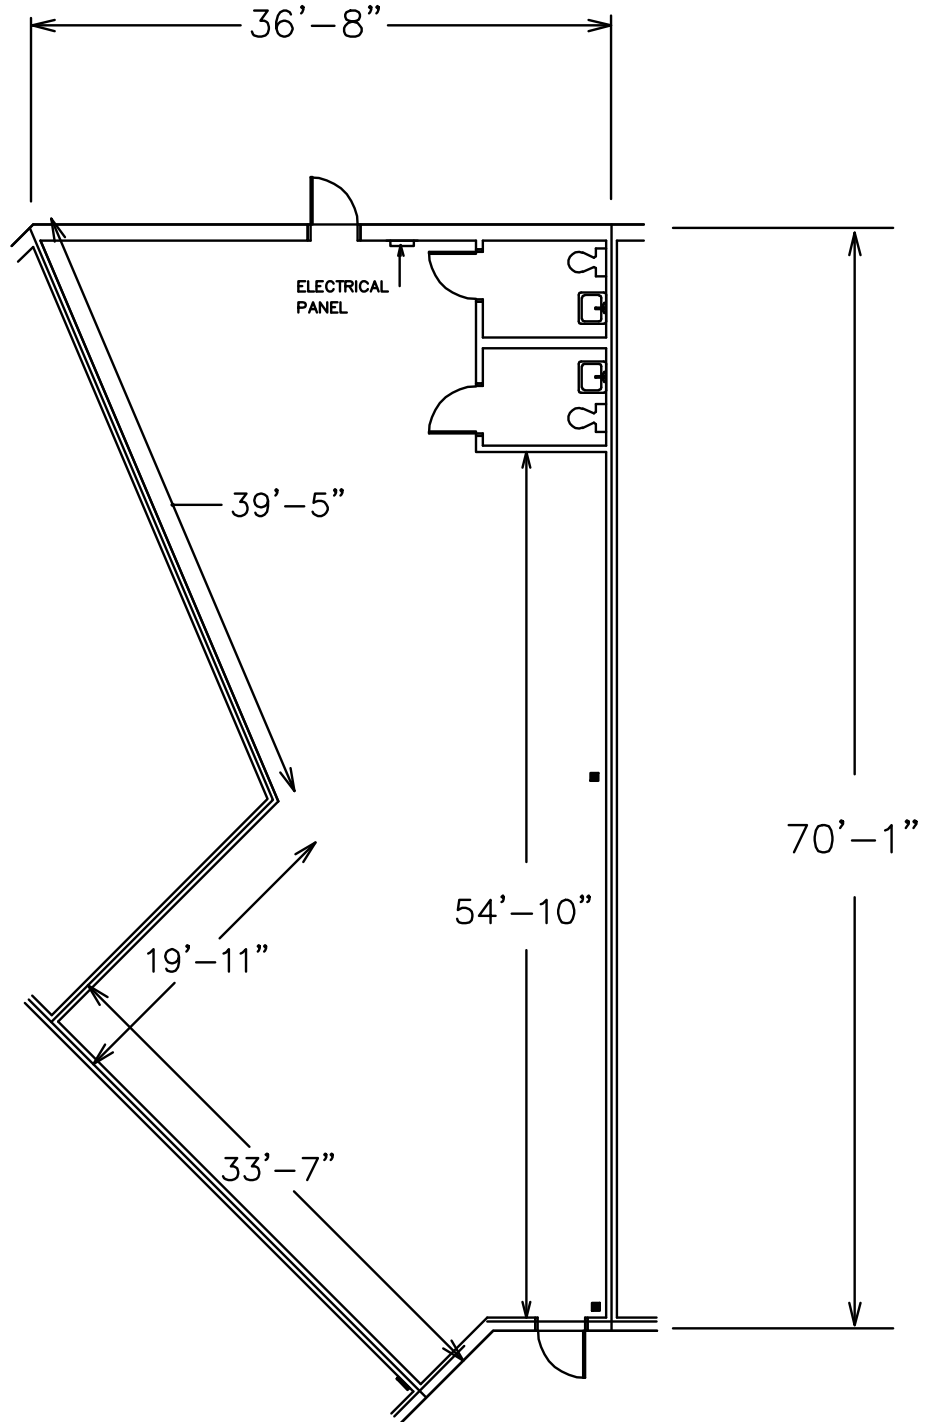

SUITE 1223
YARDI 113
1,987 Sq.Ft.

For more information contact:

Allison Wiggs, Senior Leasing Associate

Phone: 919.926.3102 • Text: 919.438.1401

Email: awiggs@rivercrestrealty.com