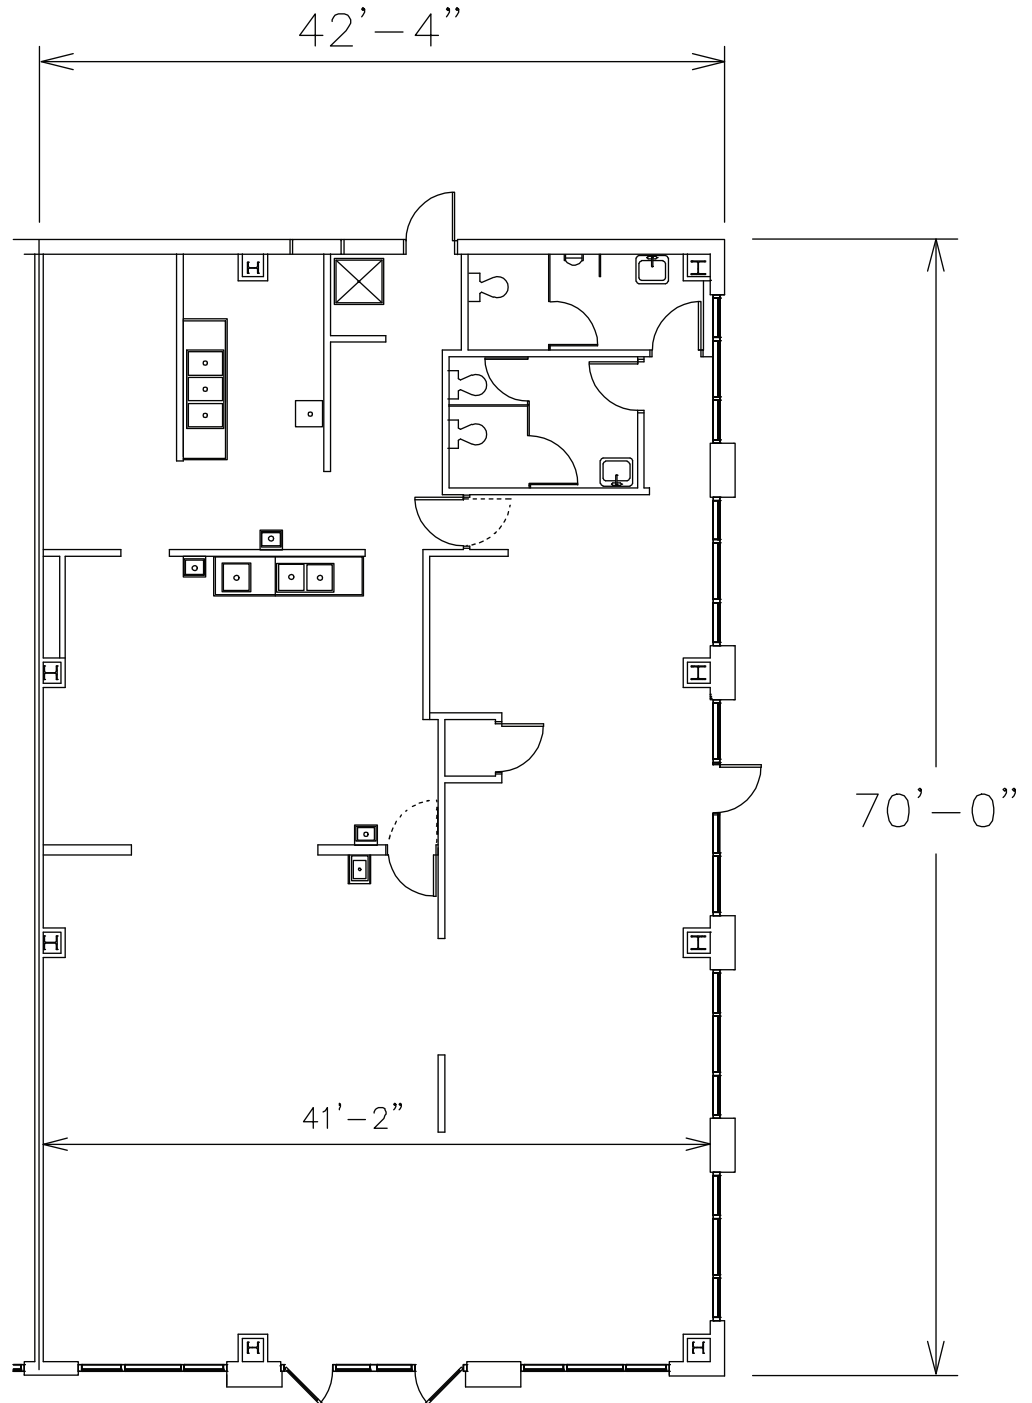

SUITE 525 2,963 Sq.Ft.

For more information contact:

Heather Stewart, Senior Leasing Associate

Phone: 919.926.3097 • Text: 919.348.9602

Email: hstewart@rivercrestrealty.com