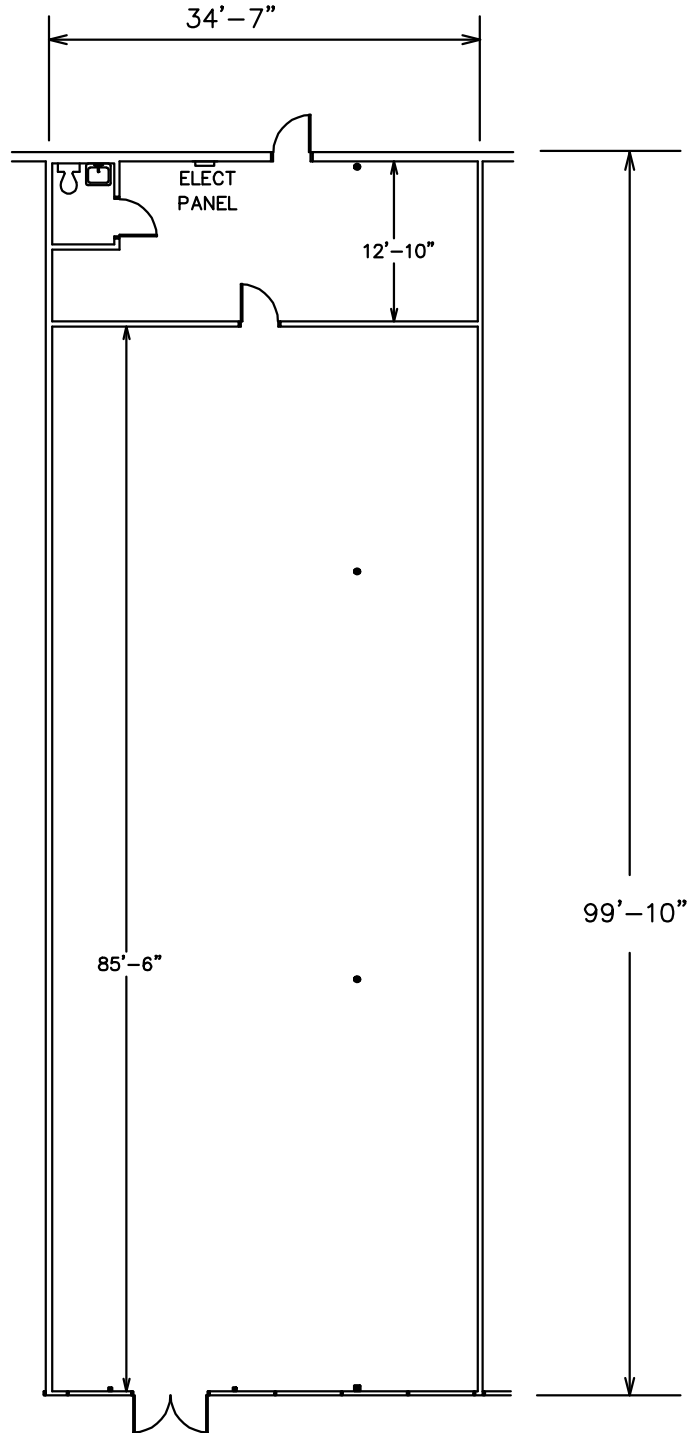

SUITE 4664

3,457 Sq.Ft.

For more information call: 919.518.2000