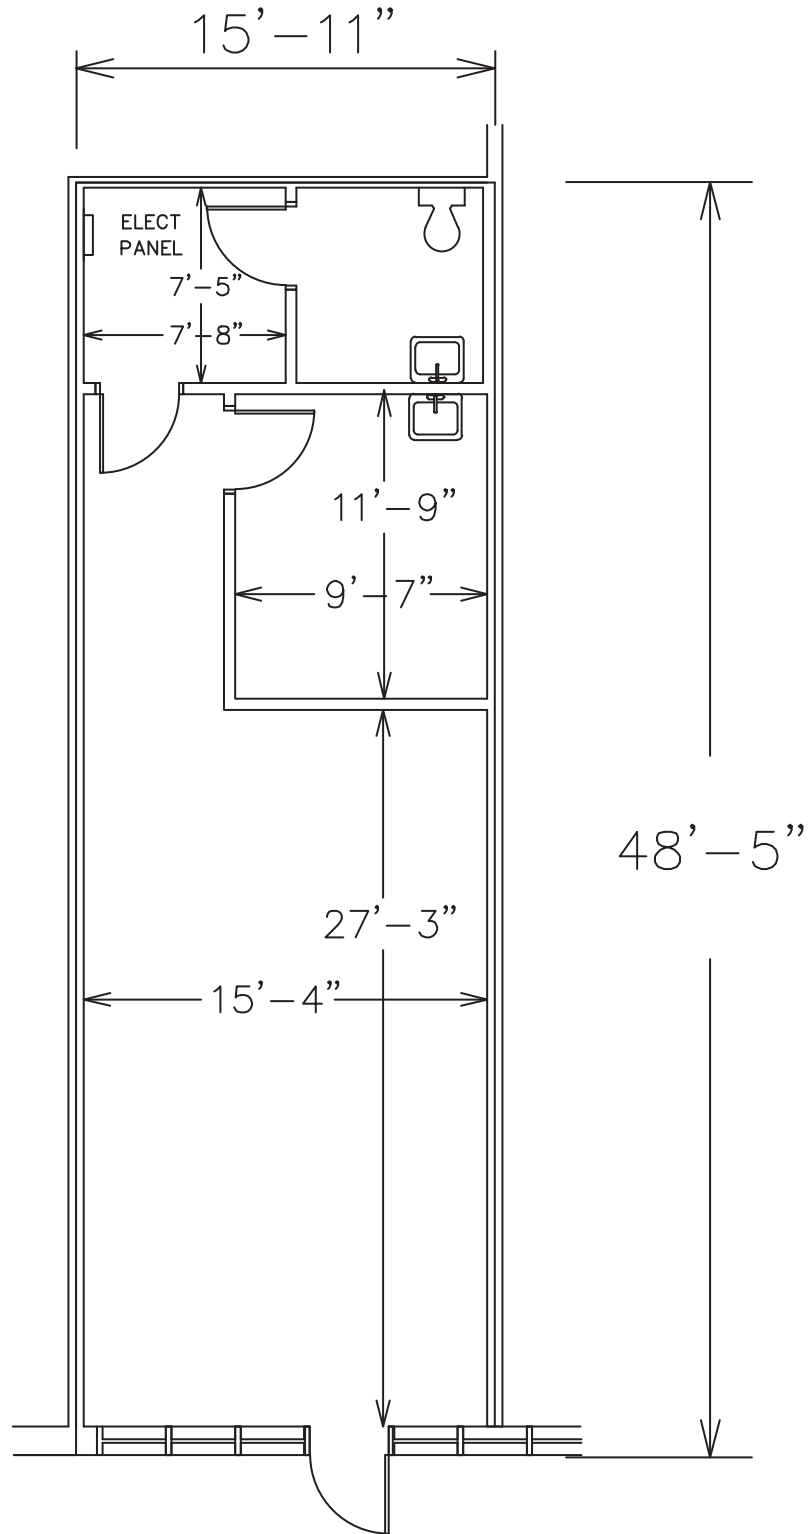

**SUITE C
YARDI 220
770 Sq.Ft.**

For more information contact:

Heather Stewart, Senior Leasing Associate

Phone: 919.926.3097 • Text: 919.348.9602

Email: hstewart@rivercrestrealty.com