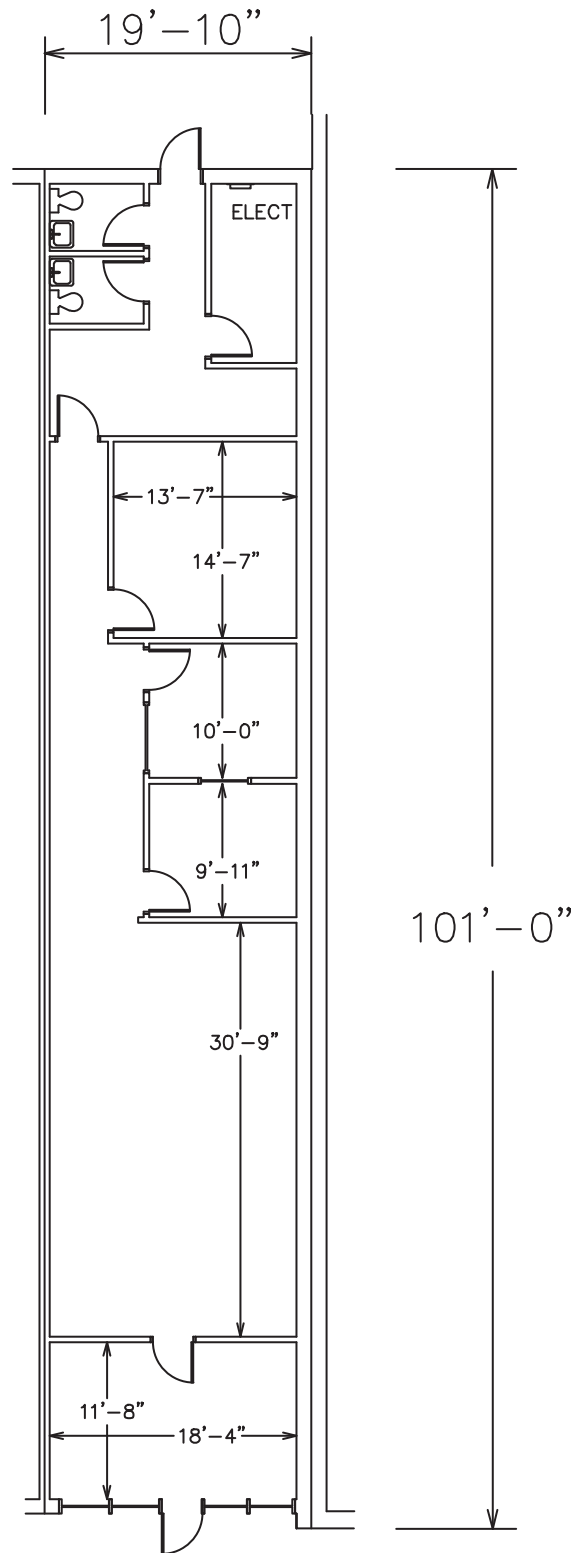

SUITE 333
1983 Sq.Ft.

For more information contact:

Helen Vitaliano, Senior Leasing Associate

Phone: 718.980.7684

Email: hvitaliano@rivercrestrealty.com