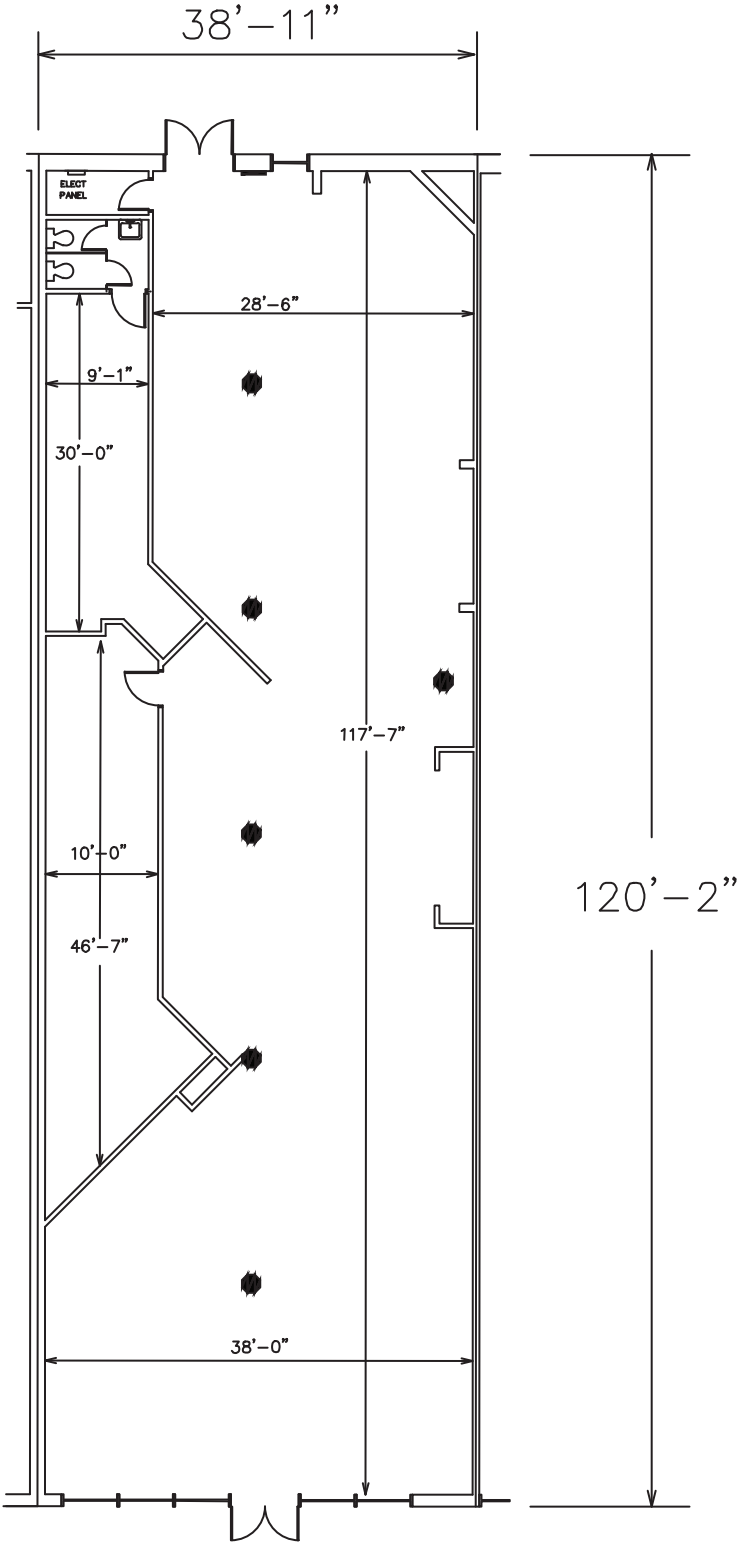

SUITE 111
4668 Sq.Ft.

For more information contact:

Helen Vitaliano, Leasing Associate

Phone: 718.980.7684

Email: hvitaliano@rivercrestrealty.com

RivercrestRealty.com