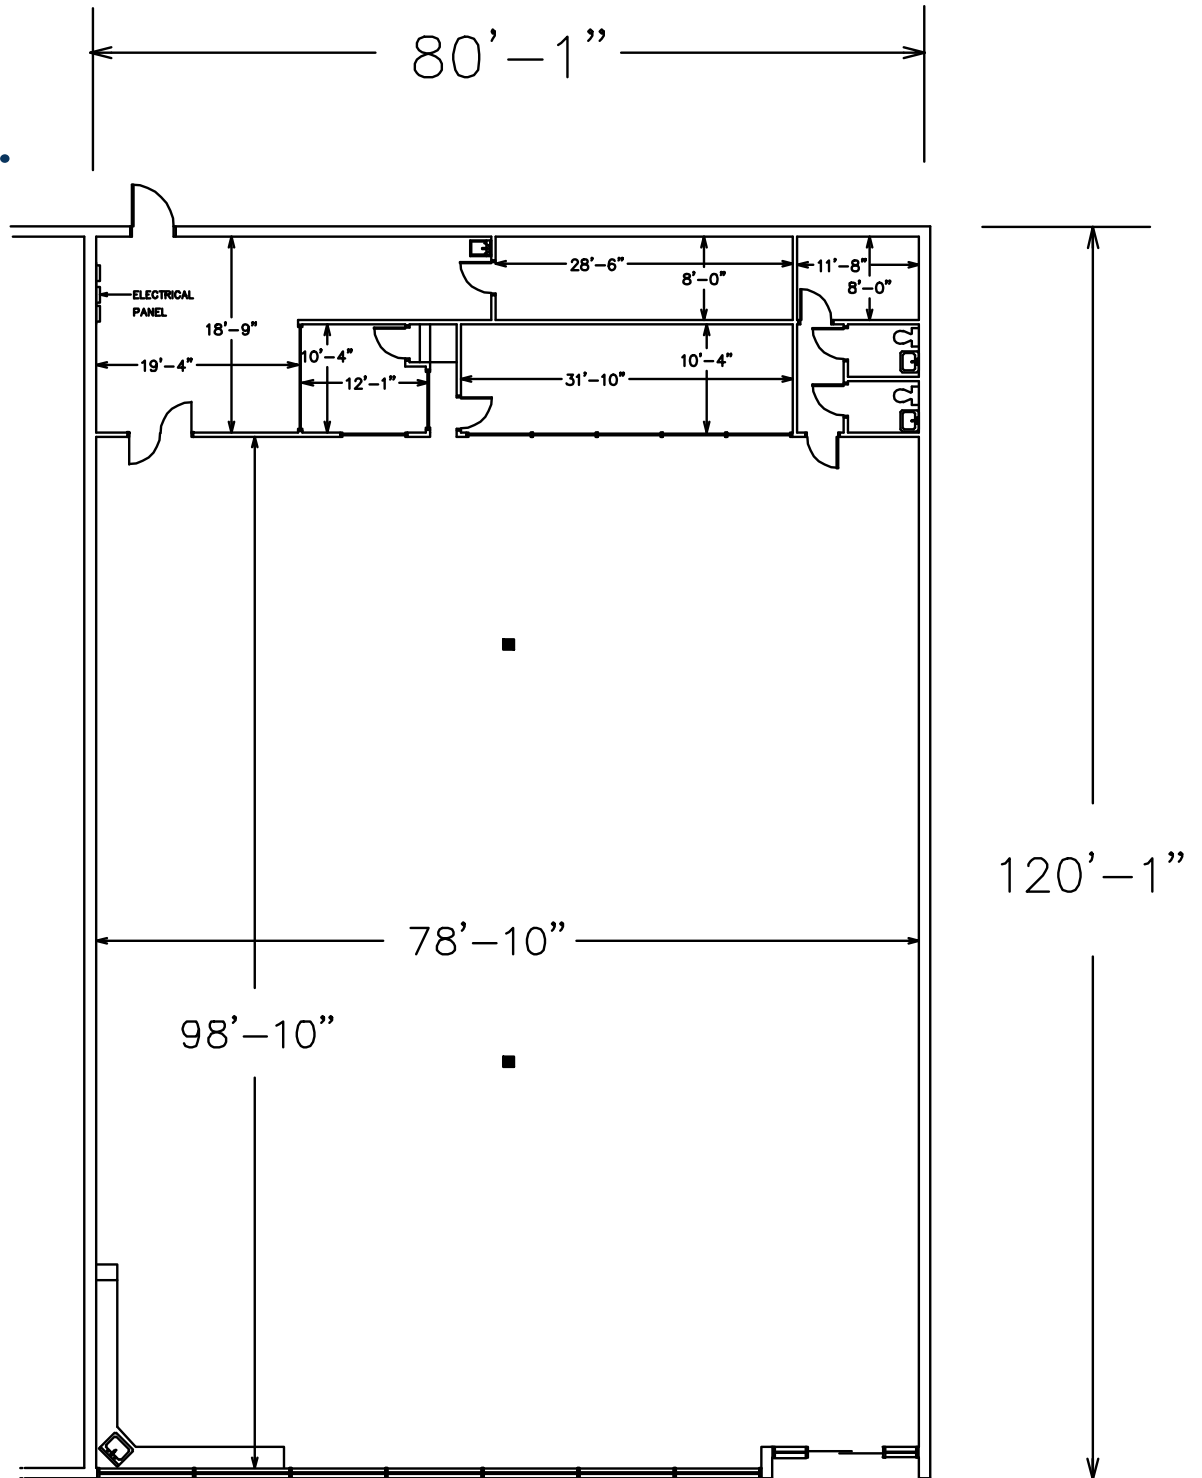

TIMBERLYNE SHOPPING CENTER

1129 Weaver Dairy Road
Chapel Hill, NC 27514

SUITE J
9617 Sq.Ft.

For more information contact:

Brooke Conn, Leasing Associate

Phone: 919.926.3116 • Text: 919.228.8514

Email: bconn@rivercrestrealty.com