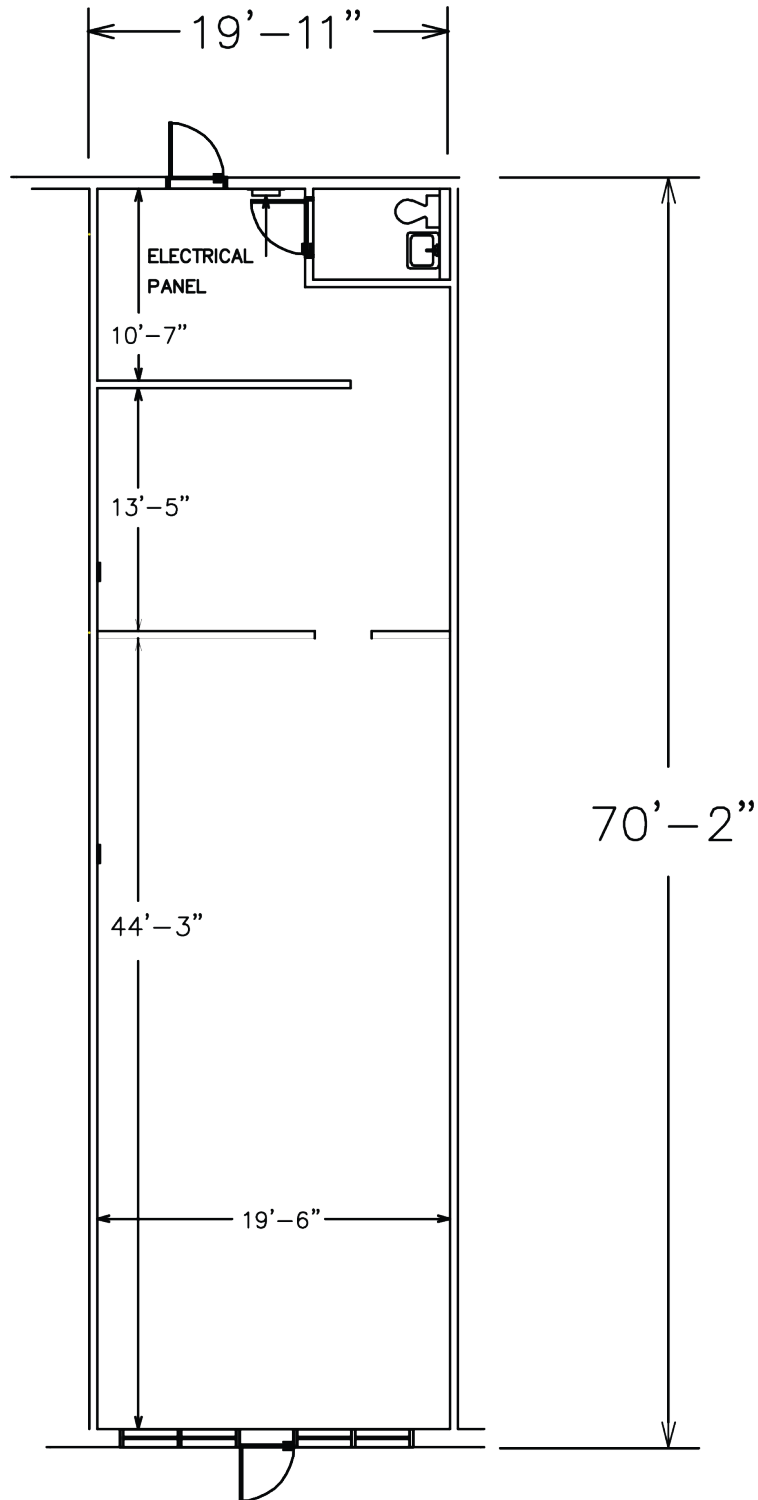

SUITE 105
1,397 Sq.Ft.

For more information call: 919.518.2000