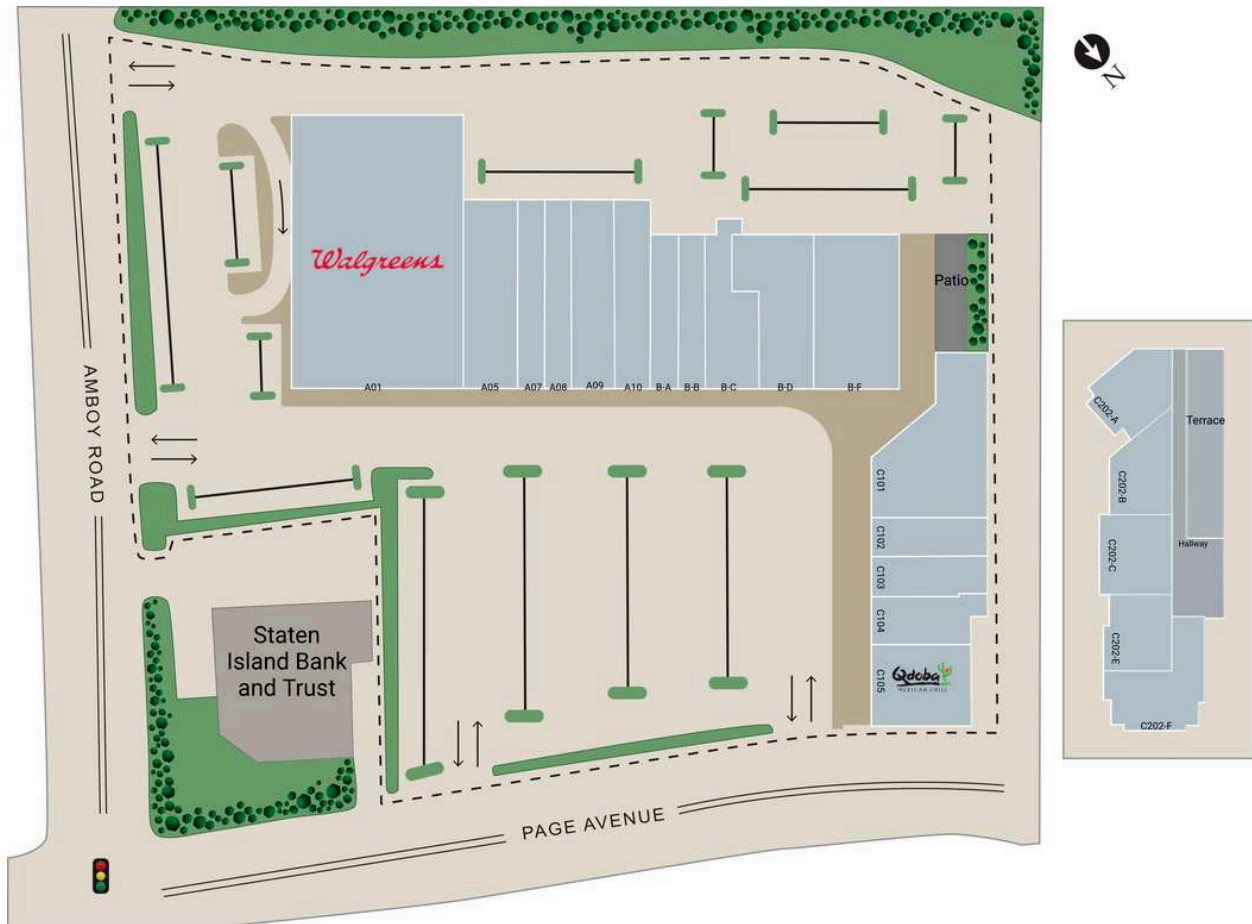

# Tottenville Square

A01 Walgreens	12,602 SF	C101 Re/Max Elite	3,255 SF
A05 Circle Urgent Care of Tottenville	2,730 SF	C102 The Wristwatcher	1,263 SF
A07 New Cosmic Nail	1,367 SF	C103 Tropical Smoothie Cafe	1,236 SF
A08 7001 Cleaners	1,364 SF	C104 Wink Lash Studio II	1,424 SF
A09 Thriftway Cards & Gifts	2,093 SF	C105 Qdoba	2,200 SF
A10 Barry Goldman Physical Therapy	1,959 SF	C202-A Angel's Bridal	1,382 SF
B-A Quest Diagnostics	1,145 SF	C202-B Metro Erectors	1,221 SF
B-B Blow Out Hair Studio	1,133 SF	C202-C Optimum Health and Performance	1,572 SF
B-C W's Bar & Grill	1,922 SF	C202-E LIF Industries, Inc.	1,207 SF
B-D Sharda Wine & Liquor	2,686 SF	C202-F New York State Assembly	1,937 SF
B-F Villa Monte	3,691 SF		