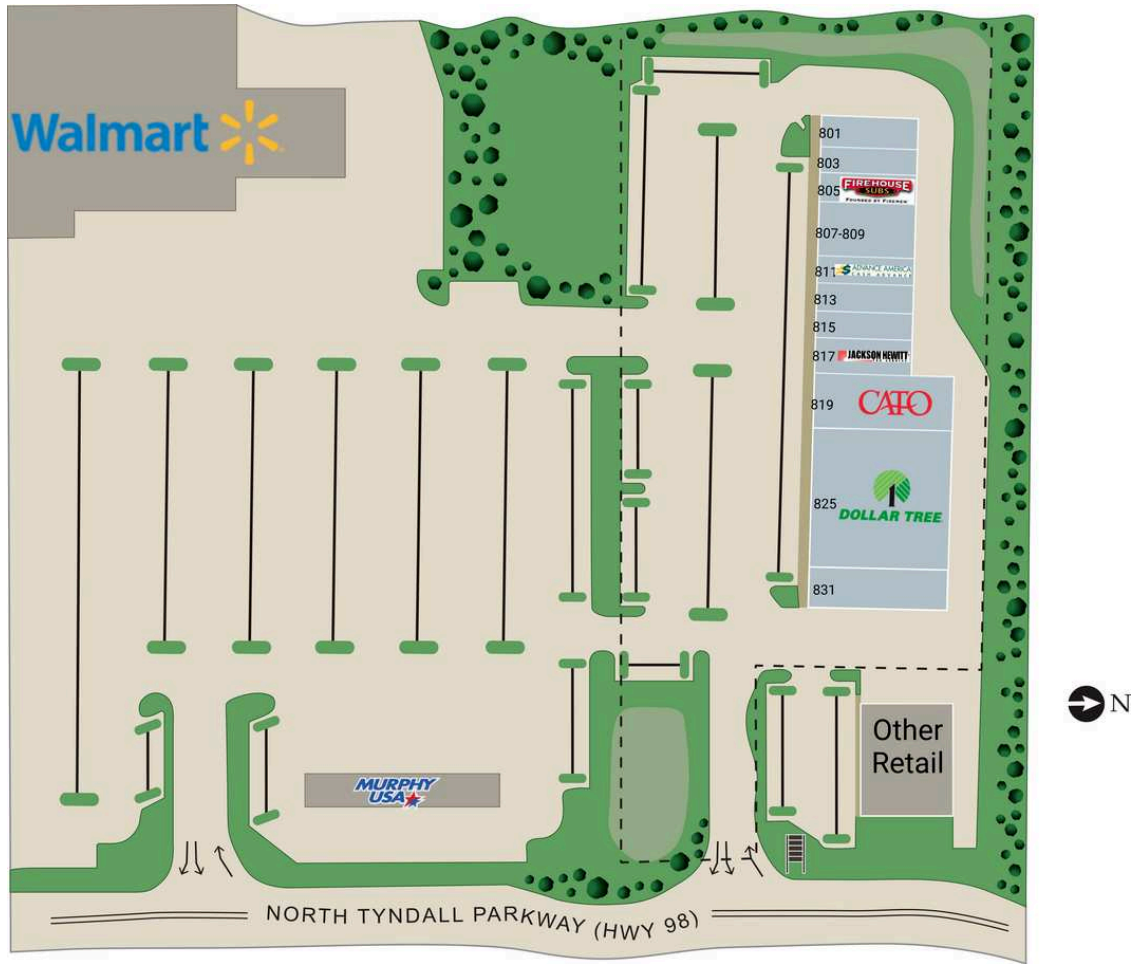

Callaway Commons

801 King House Chinese	1,430 SF	815 Diva Nails	1,403 SF
803 Tobacco and Vape	1,403 SF	817 Jackson Hewitt	1,766 SF
805 Firehouse Subs	1,403 SF	819 Cato	3,862 SF
807-809 Sunset Liquors	2,807 SF	825 Dollar Tree	10,008 SF
811 Advance America Cash Advance	1,403 SF	831 Rent-A-Center	2,795 SF
813 Cuts by Us	1,403 SF		