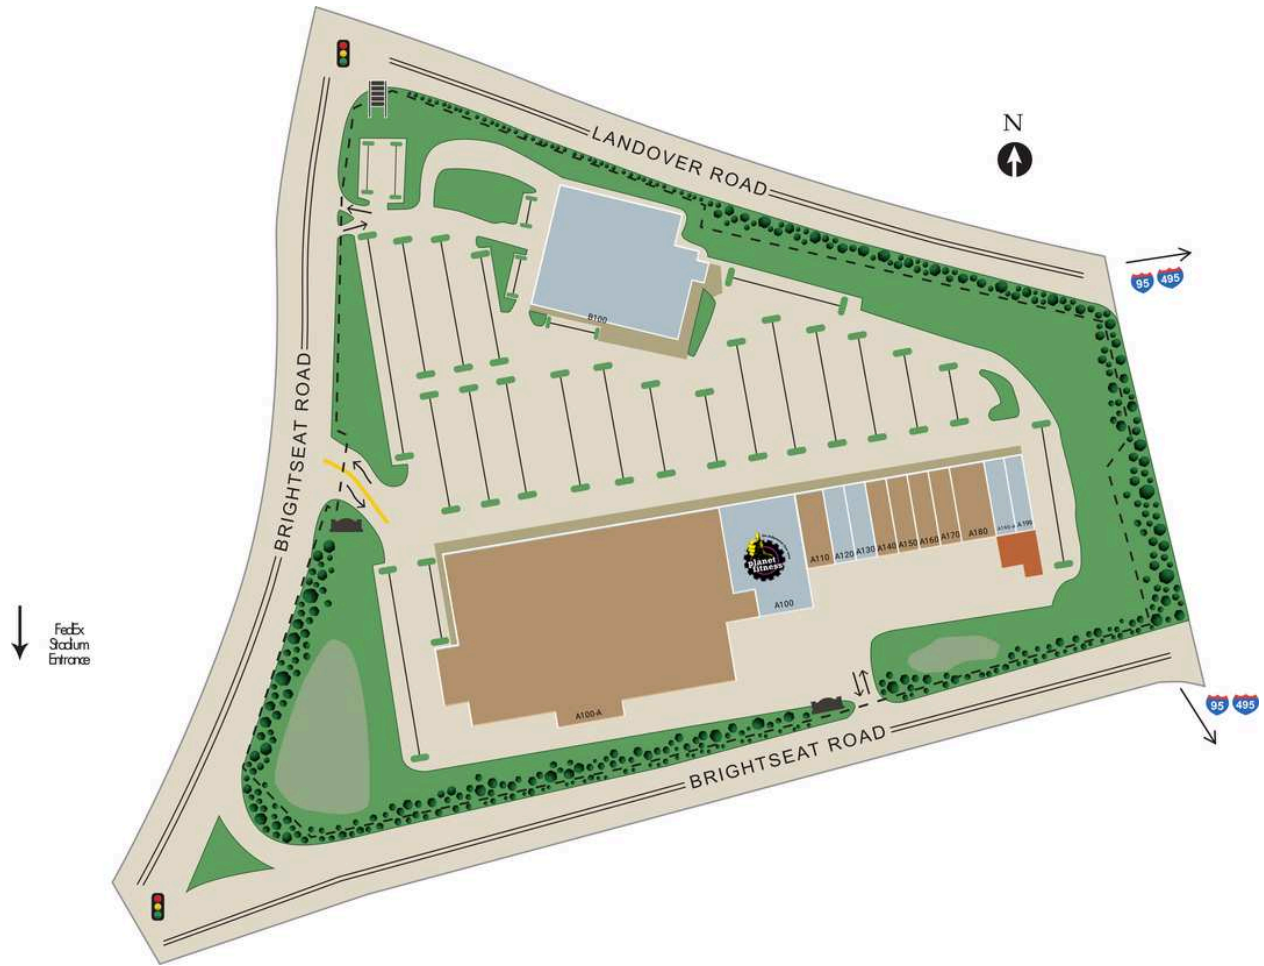

Landover Crossing

| | | | |
|---------------------------|-----------|--------------------------------------|-----------|
| A100 Planet Fitness | 20,105 SF | A160 AVAILABLE | 1,526 SF |
| A100-A AVAILABLE | 97,421 SF | A170 AVAILABLE | 1,999 SF |
| A110 AVAILABLE | 2,039 SF | A180 AVAILABLE | 5,087 SF |
| A120 China Restaurant | 2,410 SF | A190-A Sintia's Dominican Hair Salon | 1,985 SF |
| A130 New Life City Church | 3,486 SF | A199 The Kidz Factory | 4,825 SF |
| A140 AVAILABLE | 1,605 SF | B100 Beauty Island | 32,652 SF |
| A150 AVAILABLE | 2,010 SF | | |