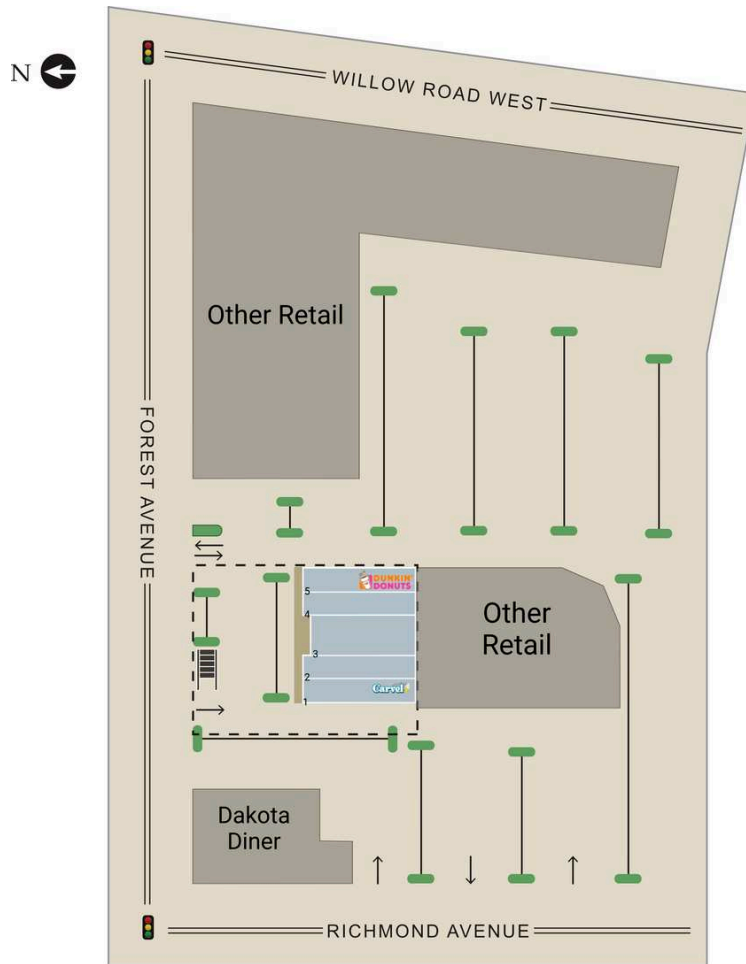

Forest Commons

1 Carvel Ice Cream	898 SF	4 Soham Enterprise	1,047 SF
2 Yum Yum Chinese Food	1,047 SF	5 Dunkin Donuts	1,073 SF
3 Tomato Nail Spa II	1,614 SF		