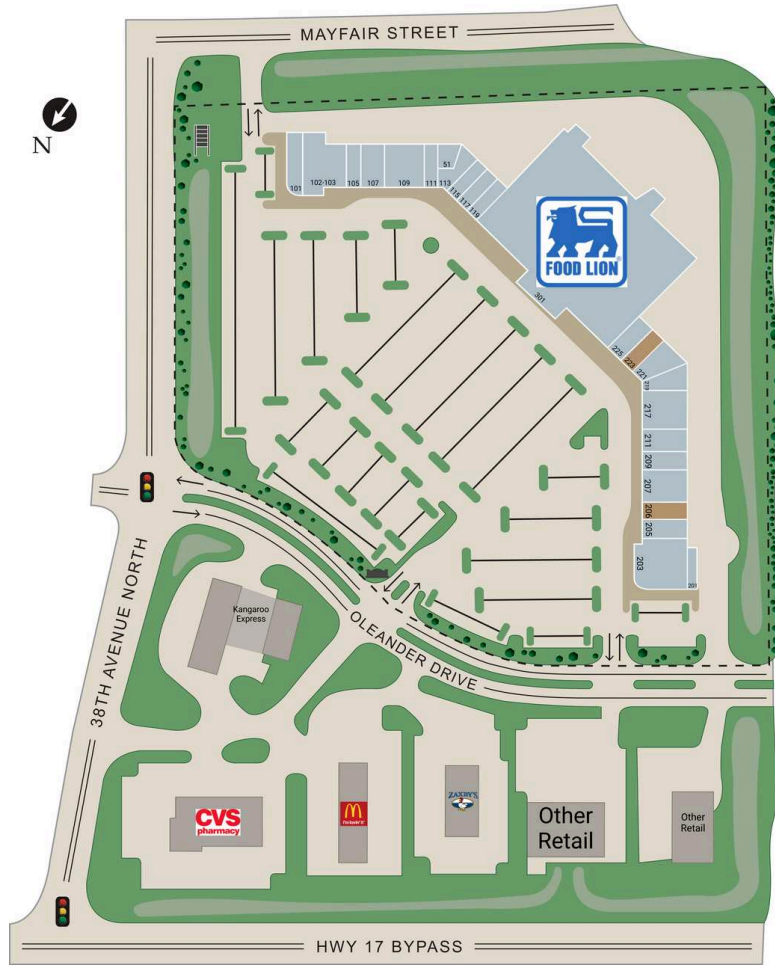

Plantation Point Plaza

51 Storage	996 SF	203 Taste of Asia Buffet	5,926 SF
101 Pho' Claire	3,325 SF	205 Eggs Up Grill	1,998 SF
102-103 Cormac Tactical	5,425 SF	206 Coming Available - Weight Watchers	1,620 SF
105 Firehouse Subs	1,666 SF	207 Capriccio Restaurant	3,559 SF
107 Coastal ABC, Inc.	2,386 SF	209 Nail Couture and Pedi Spot	2,453 SF
109 The Blood Connection	4,128 SF	211 Ultra Tan	2,394 SF
111 Great Clips	1,421 SF	217 SalonCentric	3,518 SF
113 Vietea & More	1,987 SF	219 Affordable Dentures	2,719 SF
115 Bosphorus Grill	1,407 SF	221 Daville Skate Shop	2,446 SF
117 Republic Finance	1,618 SF	223 Coming Available - Dr. Funderburk, DDS	1,452 SF
119 The UPS Store	1,423 SF	225 The Family Wellness Center	2,038 SF
201 Royal Cleaners	1,215 SF	301 Food Lion	60,880 SF