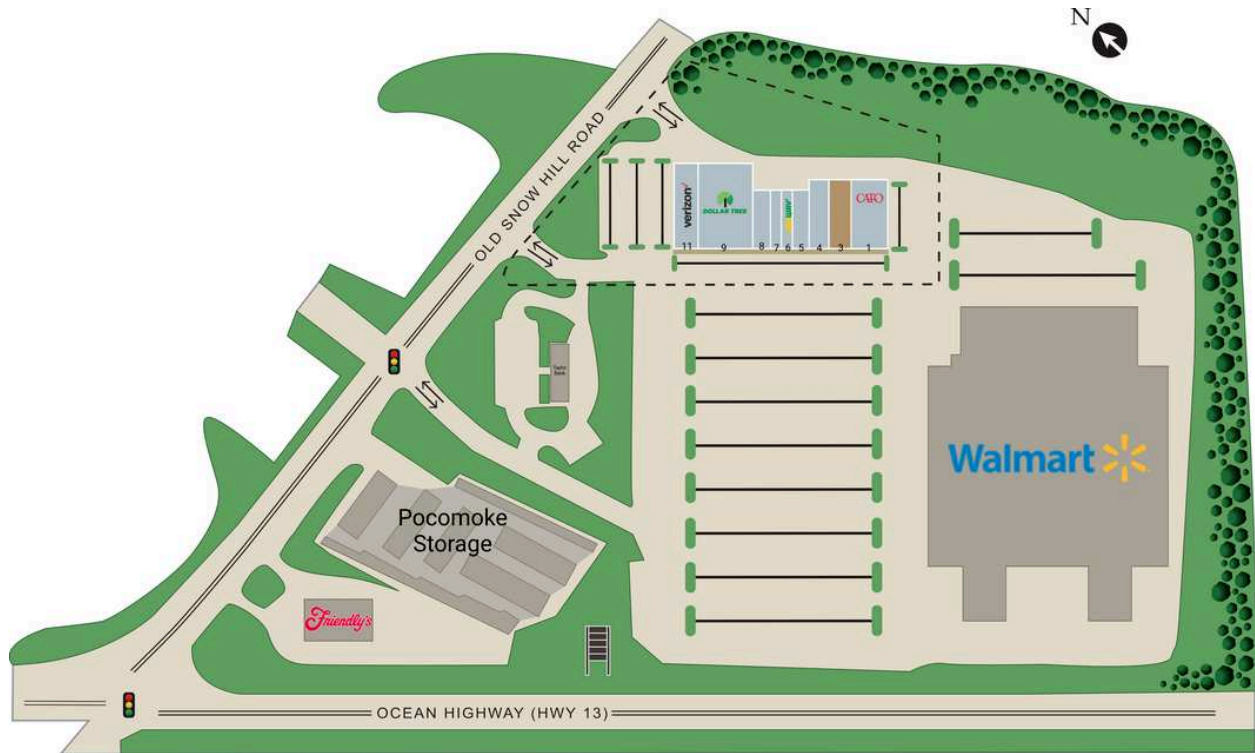

East Town Plaza

1 Cato	4,813 SF	7 Top Tek Nails	1,200 SF
3 AVAILABLE	2,800 SF	8 Transamerica Premier Life Insurance Company	1,485 SF
4 No. 1 China Buffet	2,007 SF	9 Dollar Tree	9,025 SF
5 Tobacco and Vape	1,495 SF	11 Verizon Wireless	3,005 SF
6 Subway	1,205 SF		