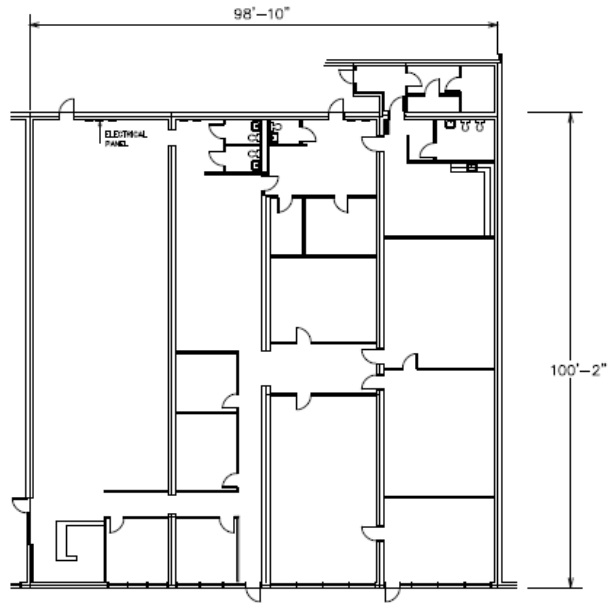

FOR LEASE > INTERIOR OFFICE SPACE

Florence Mall

Florence, SC

Rev 07/18
DRAWING NOT TO SCALE

Suite 405 - 10,205 SF

8816 Six Forks Road, Suite 201
Raleigh, NC 27615
www.rivercrestrealty.com