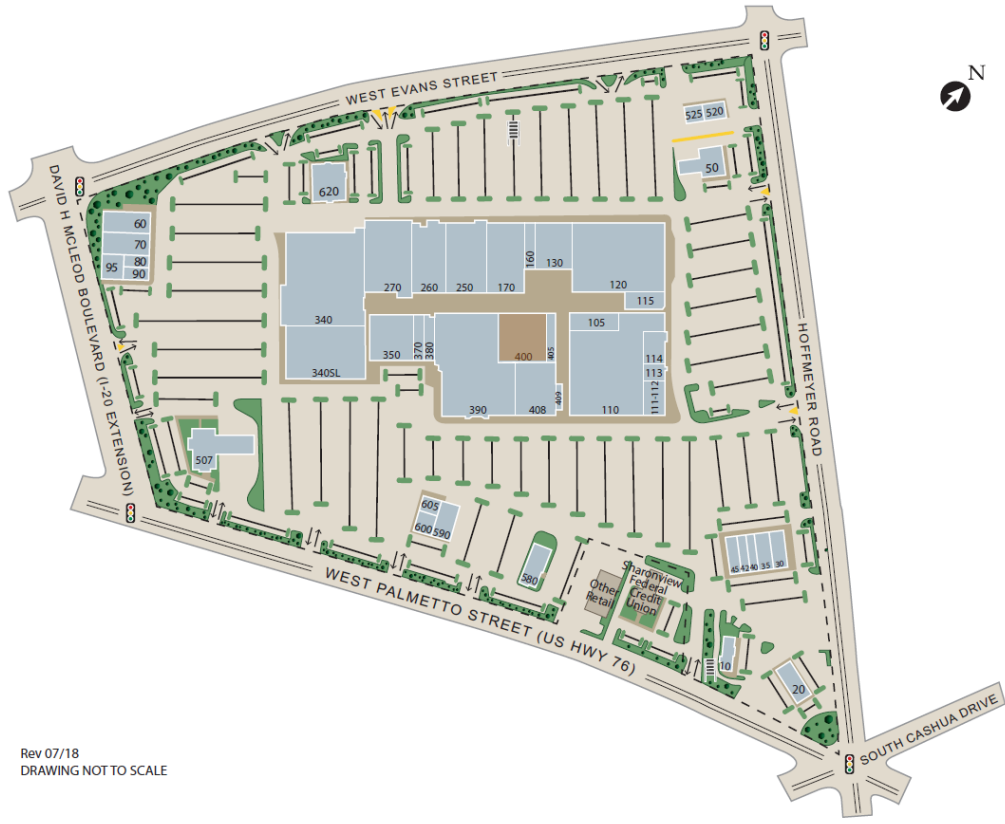

FOR LEASE > INTERIOR OFFICE SPACE

Florence Mall

Florence, SC

Rev 07/18
DRAWING NOT TO SCALE