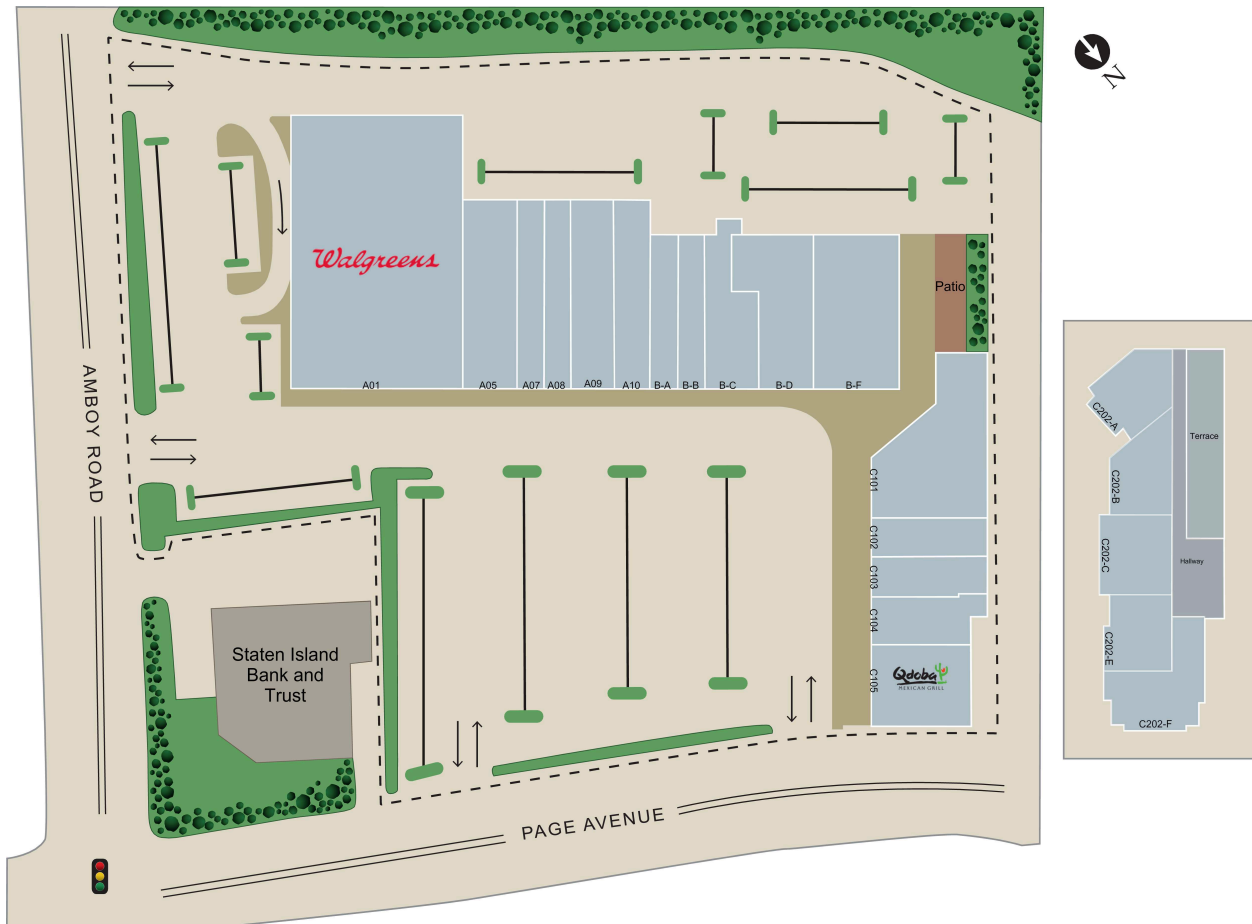

Tottenville Square

A01 Walgreens	12,602 SF	C101 Re/Max Elite	3,255 SF
A05 Circle Urgent Care of Tottenville	2,730 SF	C102 Modern Accupuncture	1,263 SF
A07 New Cosmic Nail	1,367 SF	C103 Tropical Smoothie Cafe	1,236 SF
A08 7001 Cleaners	1,364 SF	C104 Tim Hortons Cafe & Bake Shop	1,424 SF
A09 Thriftway Cards & Gifts	2,093 SF	C105 Qdoba	2,200 SF
A10 Dental Aesthetics	1,959 SF	C202-A Angel's Bridal	1,382 SF
B-A Quest Diagnostics	1,145 SF	C202-B Envoy Mortgage LTD	1,221 SF
B-B Blow Out Hair Studio	1,133 SF	C202-C Optimum Health and Performance	1,572 SF
B-C W's Bar & Grill	1,922 SF	C202-E LIF Industries, Inc.	1,207 SF
B-D Sharda Wine & Liquor	2,686 SF	C202-F New York State Assembly	1,937 SF
B-F Villa Monte	3,691 SF		