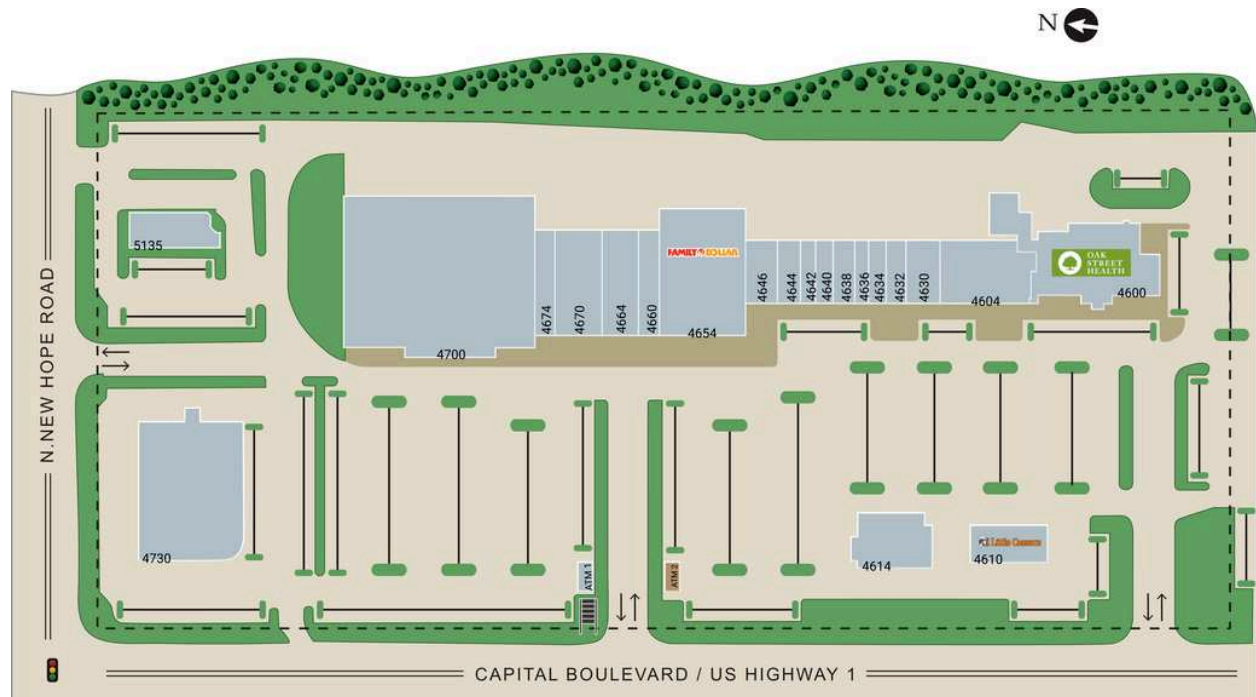

Mini City Marketplace Two

ATM 1 Bank of America ATM		4642 TML Nails	837 SF
ATM 2 AVAILABLE		4644 King Chef	1,319 SF
4600 Oak Street Health	7,200 SF	4646 AMES	1,795 SF
4604 BeUtopia	5,122 SF	4654 Family Dollar	9,595 SF
4610 Little Caesars Pizza	2,538 SF	4660 Salon Luxury	1,997 SF
4614 Alpaca	4,047 SF	4664 Super Mattress Shop	3,457 SF
4630 Finest Tobacco and Vape	1,932 SF	4670 Church of Latter Rain	4,455 SF
4632 Gentleman's Choice Barber Shop	1,110 SF	4674 Labor Finders	2,034 SF
4634 Waelz	1,016 SF	4700 Best Remodeling Home	26,377 SF
4636 Travel	777 SF	4730 Latino Credit Union	
4638 Lee's Kitchen	1,195 SF	5135 Lempira Restaurant	2,646 SF
4640 Boost Mobile	1,016 SF		