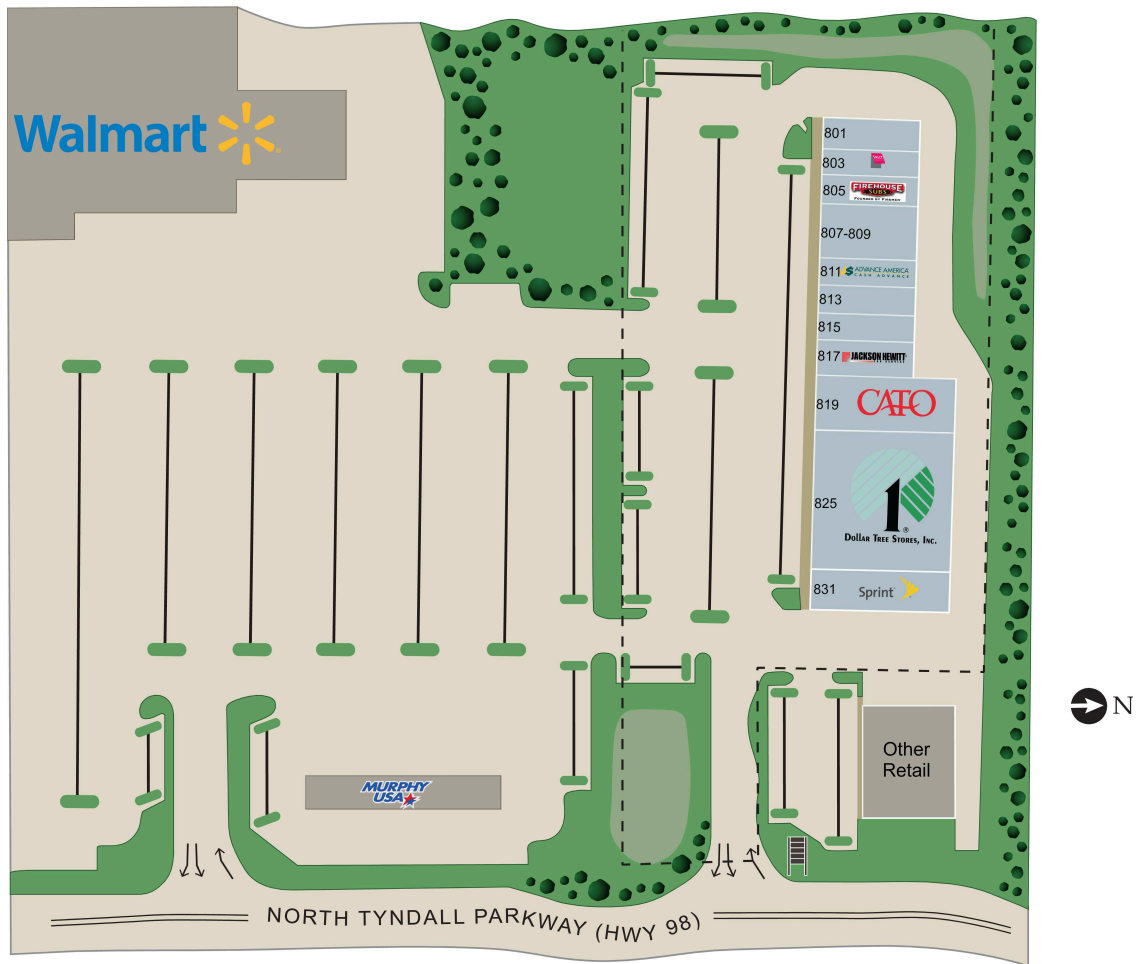

Callaway Commons

801 King House Chinese	1,430 SF	815 Diva Nails	1,403 SF
803 Sally Beauty Supply	1,403 SF	817 Jackson Hewitt	1,766 SF
805 Firehouse Subs	1,403 SF	819 Cato	3,862 SF
807-809 Sunset Liquors	2,807 SF	825 Dollar Tree	10,008 SF
811 Advance America Cash Advance	1,403 SF	831 Sprint	2,795 SF
813 Cuts by Us	1,403 SF		