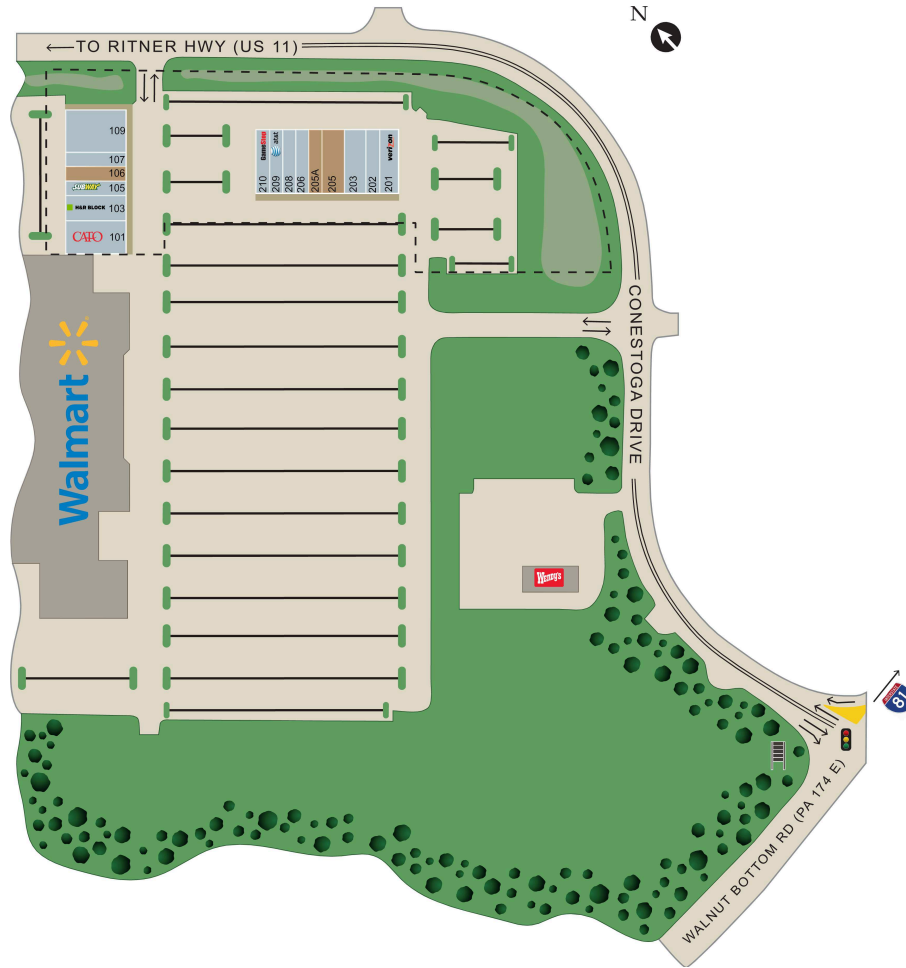

Shippen Towne Centre

101 Cato	3,623 SF	203 China House	2,400 SF
103 H&R Block	2,787 SF	205 AVAILABLE	2,375 SF
105 Subway	1,524 SF	205A AVAILABLE	1,500 SF
106 AVAILABLE	1,526 SF	206 SD Nails	1,467 SF
107 Holiday Hair	1,593 SF	208 OneMain Financial	1,467 SF
109 Wine & Spirits	4,803 SF	209 AT&T Wireless	1,467 SF
201 Verizon Wireless	2,023 SF	210 GameStop	1,590 SF
202 Axiom Staffing Group	1,580 SF		