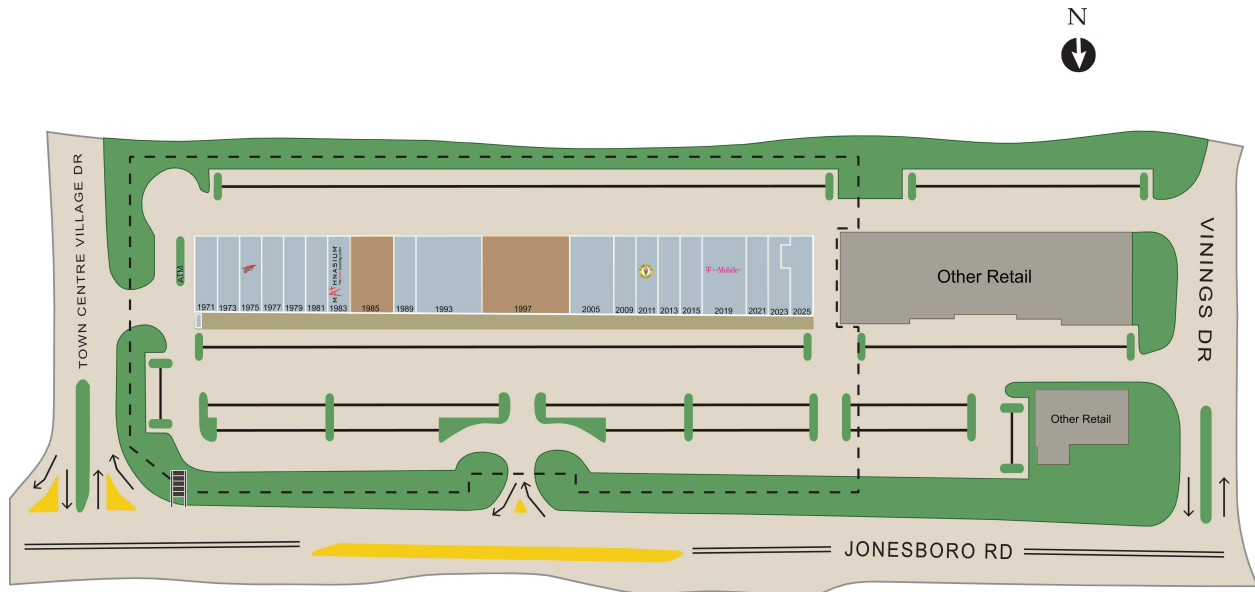

Towne Centre Village

ATM Bank of America ATM		1997 Coming Available - Karate	4,892 SF
1971 American Deli	1,260 SF	2005 Creativity Cafe	2,453 SF
1973 OneMain Financial	1,232 SF	2009 First American Title	1,237 SF
1975 Red Wing Shoes	1,232 SF	2011 Marble Slab Creamery	1,232 SF
1977 Xhale City Smoke and Vape	1,232 SF	2013 Mike's Big Burger	1,232 SF
1979 Shea Locs Natural Hair Studio	1,232 SF	2015 T&J Nails	1,232 SF
1981 Beauty Wax	1,232 SF	2019 T-Mobile	2,463 SF
1983 Mathnasium	1,227 SF	2021 Massage	1,232 SF
1985 AVAILABLE	2,468 SF	2023 Jacobs Administrative Services	1,077 SF
1989 FixxTech	1,232 SF	2025 20/20 Vision	1,419 SF
1993 Beauty World	3,695 SF		