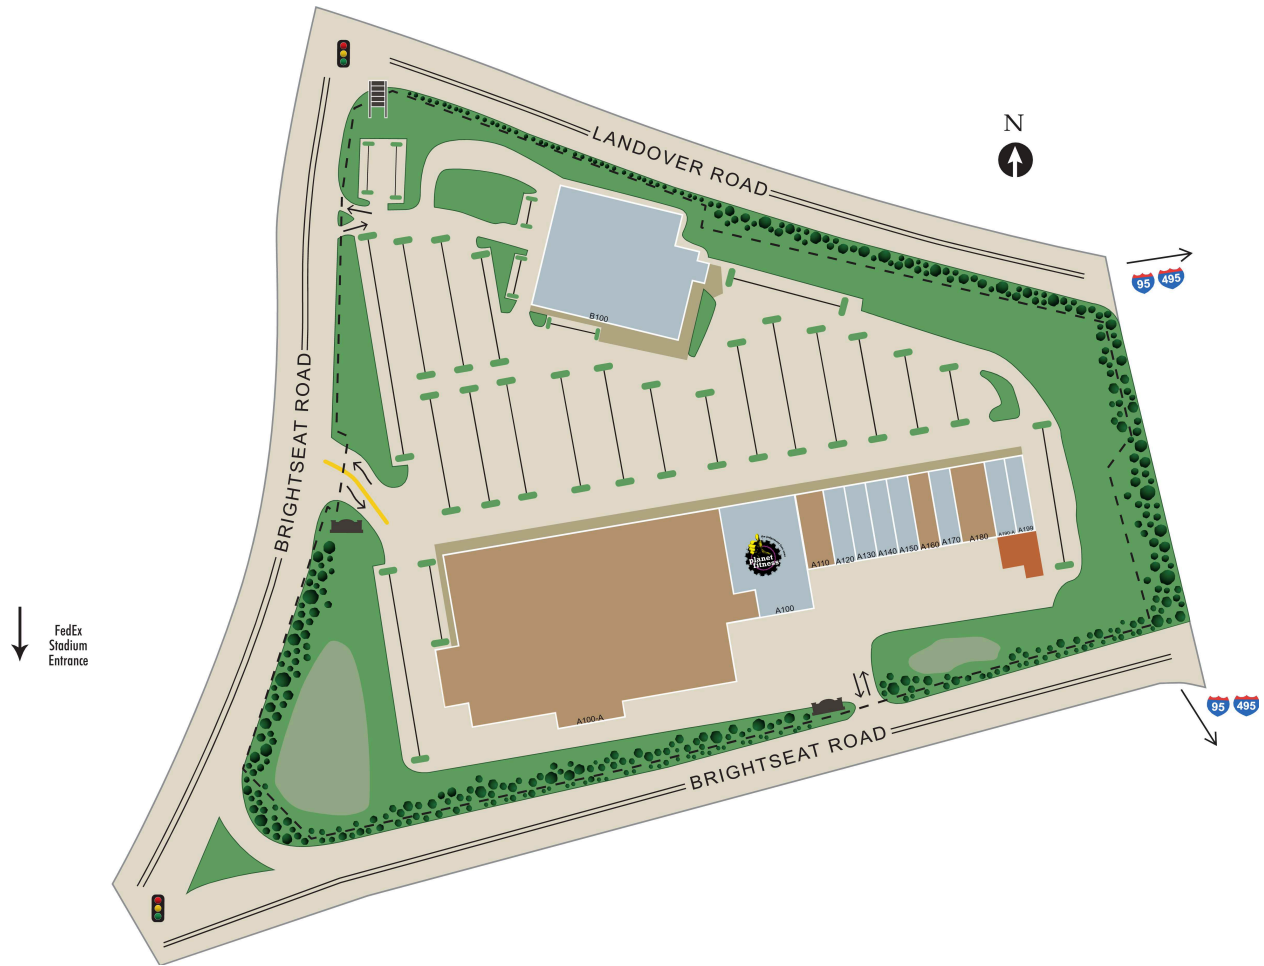

Landover Crossing

A100 Planet Fitness	20,105 SF	A160 AVAILABLE	1,526 SF
A100-A AVAILABLE	97,421 SF	A170 Restoration Praise Ministries	1,999 SF
A110 AVAILABLE	2,039 SF	A180 AVAILABLE	5,087 SF
A120 China Restaurant	2,410 SF	A190-A Sintia's Dominican Hair Salon	1,985 SF
A130 New Life City Church	3,486 SF	A199 Children of the Future Child Care	4,800 SF
A140 New Star Nails	1,605 SF	B100 Beauty Island	32,652 SF
A150 Prime International Market	2,010 SF		