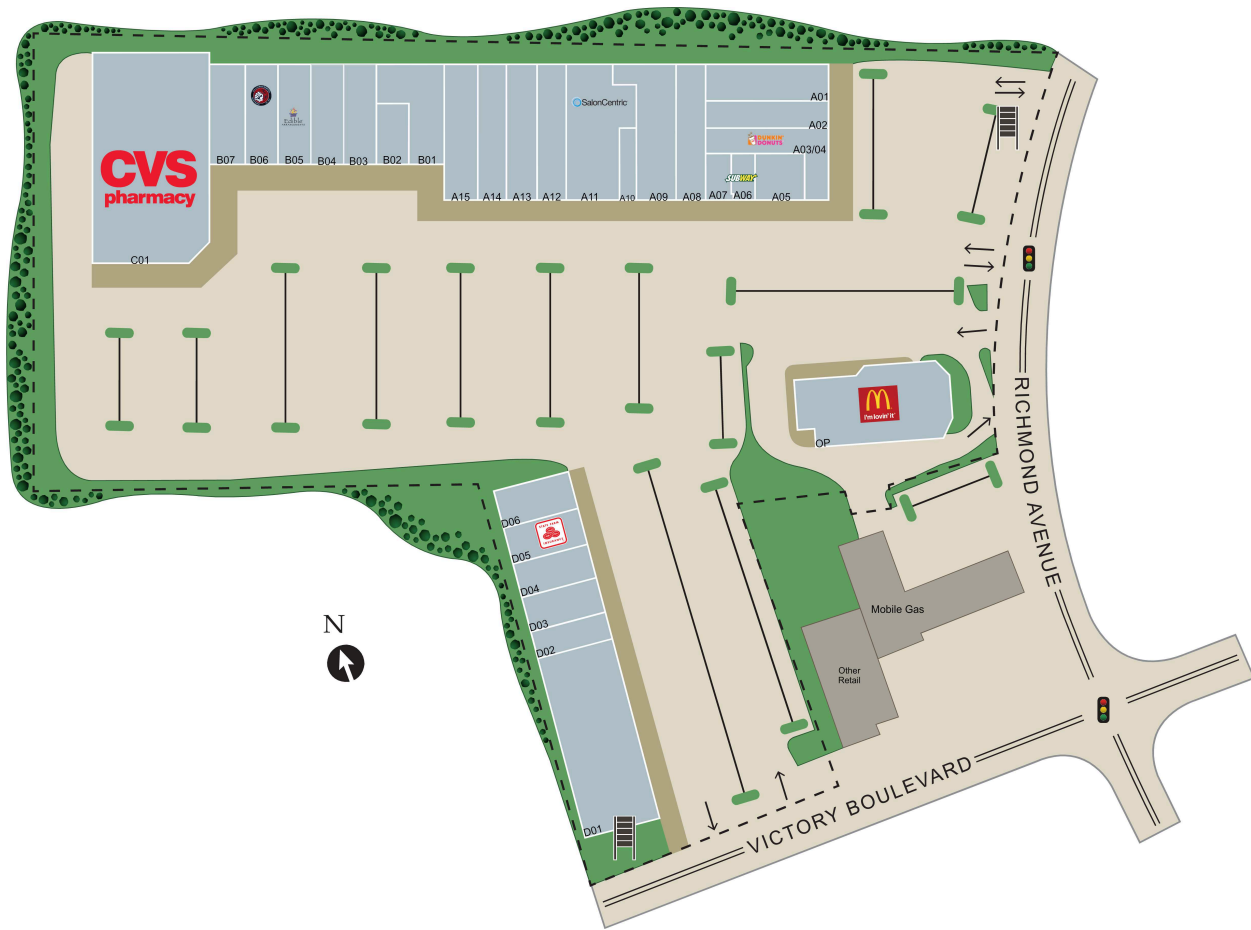

# Coral Island Shopping Center

A01 Tropical Smoothie Cafe	1,534 SF	B01 Lifestyles for the Disabled	1,718 SF
A02 Bubbakoo's Burritos	1,181 SF	B02 J & A Vapes	710 SF
A03/04 Dunkin Donuts	1,626 SF	B03 Salon Sogno	1,181 SF
A05 Pancini's Pizzeria	869 SF	B04 Mathnasium	1,186 SF
A06 Subway	418 SF	B05 Edible Arrangements	1,188 SF
A07 Shampooch	451 SF	B06 Calla Karate & Jujutsu	998 SF
A08 Charming Cleaners	1,474 SF	B07 Calla Karate Ninja Fit	1,325 SF
A09 J & J Island Grocery	1,840 SF	C01 CVS Pharmacy	9,097 SF
A10 Staten Island Shoe Repair	451 SF	D01 Garden State Veterinary Specialists	5,007 SF
A11 SalonCentric	2,868 SF	D02 Rose Nails	727 SF
A12 Wine and Liquor Depot	1,488 SF	D03 AJA Staten Island	936 SF
A13 Sapporo Sushi	1,488 SF	D04 Veterinarian	940 SF
A14 Coral Laundromat	1,468 SF	D05 State Farm Insurance	952 SF
A15 Red Ginger	1,691 SF	D06 Pet Oasis	863 SF

# Coral Island Shopping Center

---

OP McDonald's