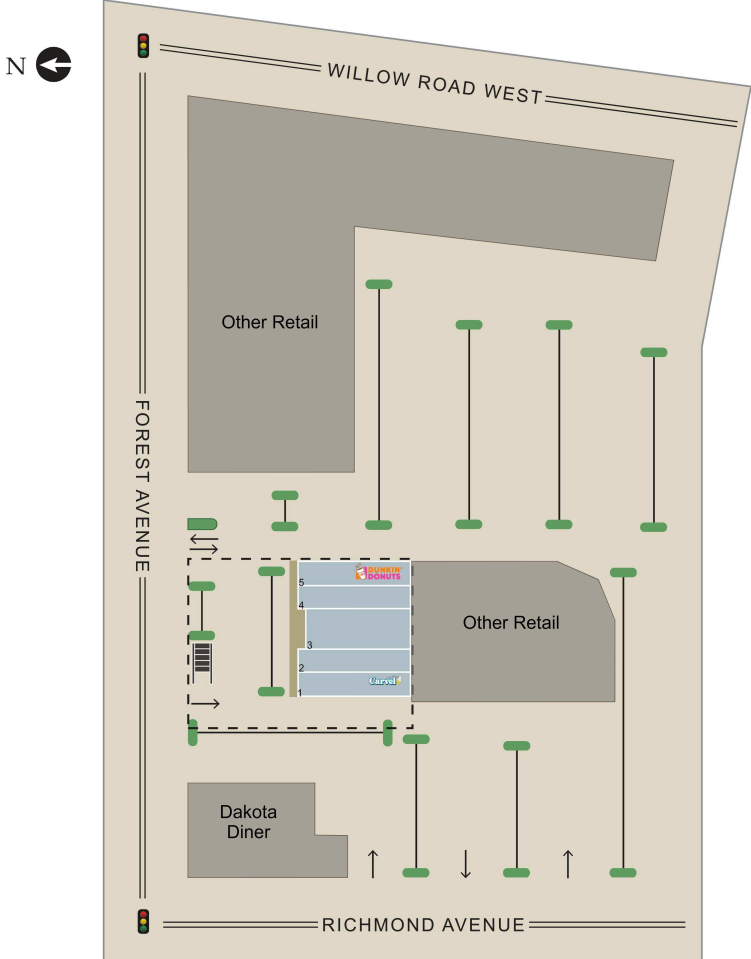

Forest Commons

1 Carvel Ice Cream	898 SF	4 Soham Enterprise	1,047 SF
2 Yum Yum Chinese Food	1,047 SF	5 Dunkin Donuts	1,073 SF
3 Tomato Nail Spa II	1,614 SF		