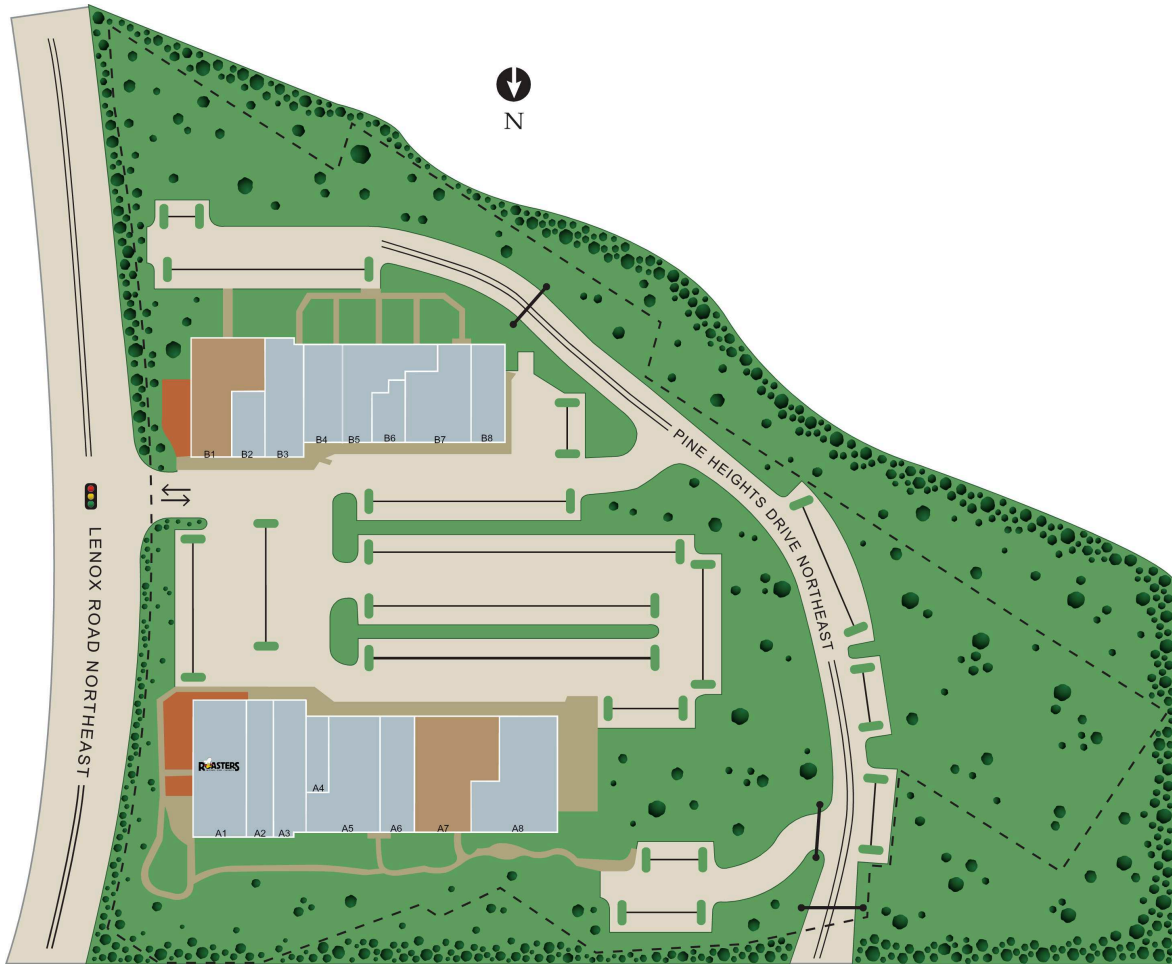

# Lenox Village

A1 Roasters	3,243 SF	<b>B1 AVAILABLE</b>	2,829 SF
A2 Atlanta Threading Salon	1,073 SF	B2 Palmercare Chiropractic	920 SF
A3 A Lenox Nail	1,306 SF	B3 Go Sleek Salon	1,898 SF
A4 U Break I Fix	760 SF	B4 Mae's Bakery	1,540 SF
A5 Sushi Kiku	2,992 SF	B5 The Age Less Center	2,331 SF
A6 Palm Beach Tan	1,712 SF	B6 Vape Pkwy.	776 SF
A7 Coming Available - The Bar Method	3,628 SF	B7 Lenox Massage and Spa	2,376 SF
A8 i Love Kickboxing.com	3,483 SF	B8 Lenox Cleaners	1,520 SF