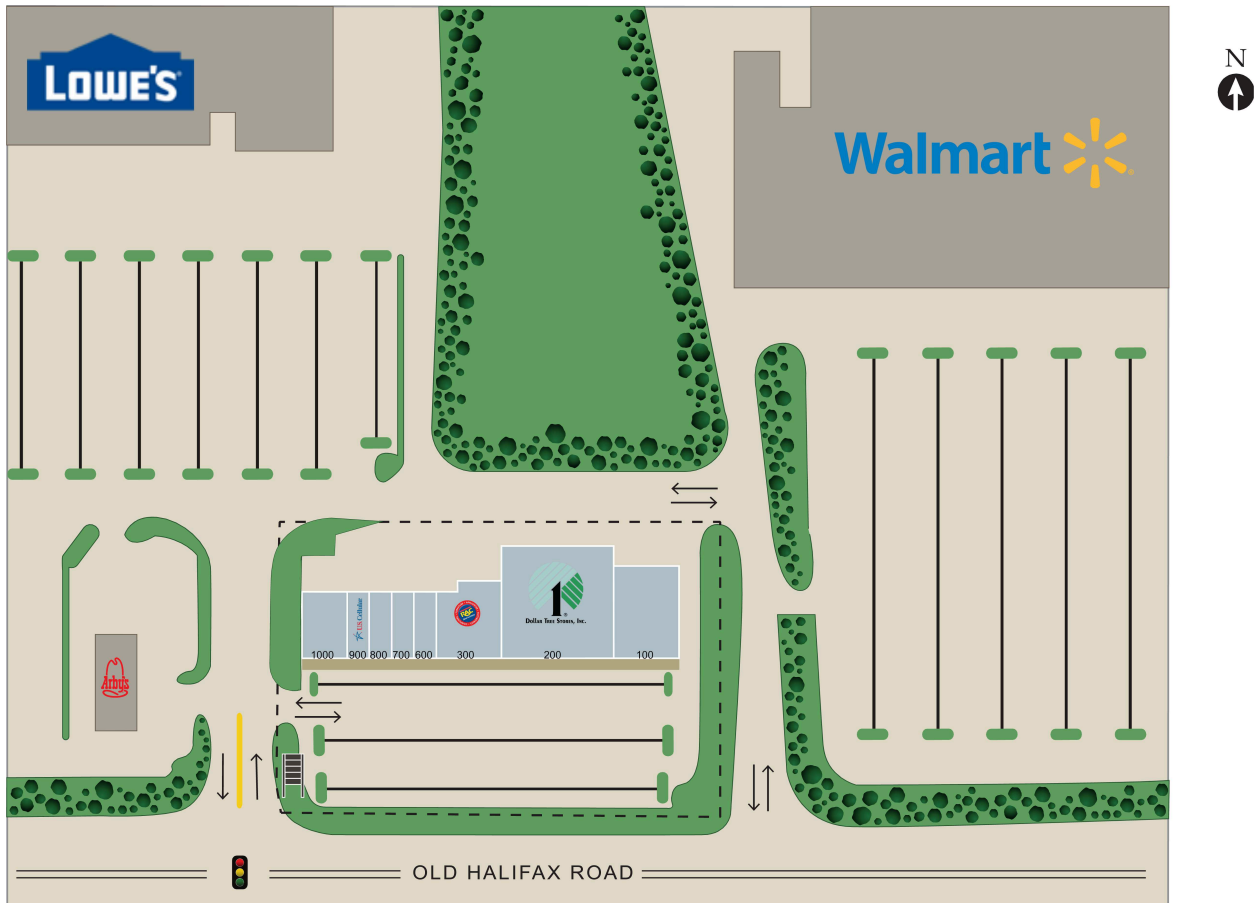

South Boston Shopping Center

100 Velocity Urgent Care	5,013 SF	700 South Boston Tobacco & Vape	1,202 SF
200 Dollar Tree	10,029 SF	800 Eden Jewelry and Repair	1,202 SF
300 Rent-A-Center	3,949 SF	900 U.S. Cellular	1,202 SF
600 Check Into Cash	1,202 SF	1000 OneMain Financial	2,406 SF