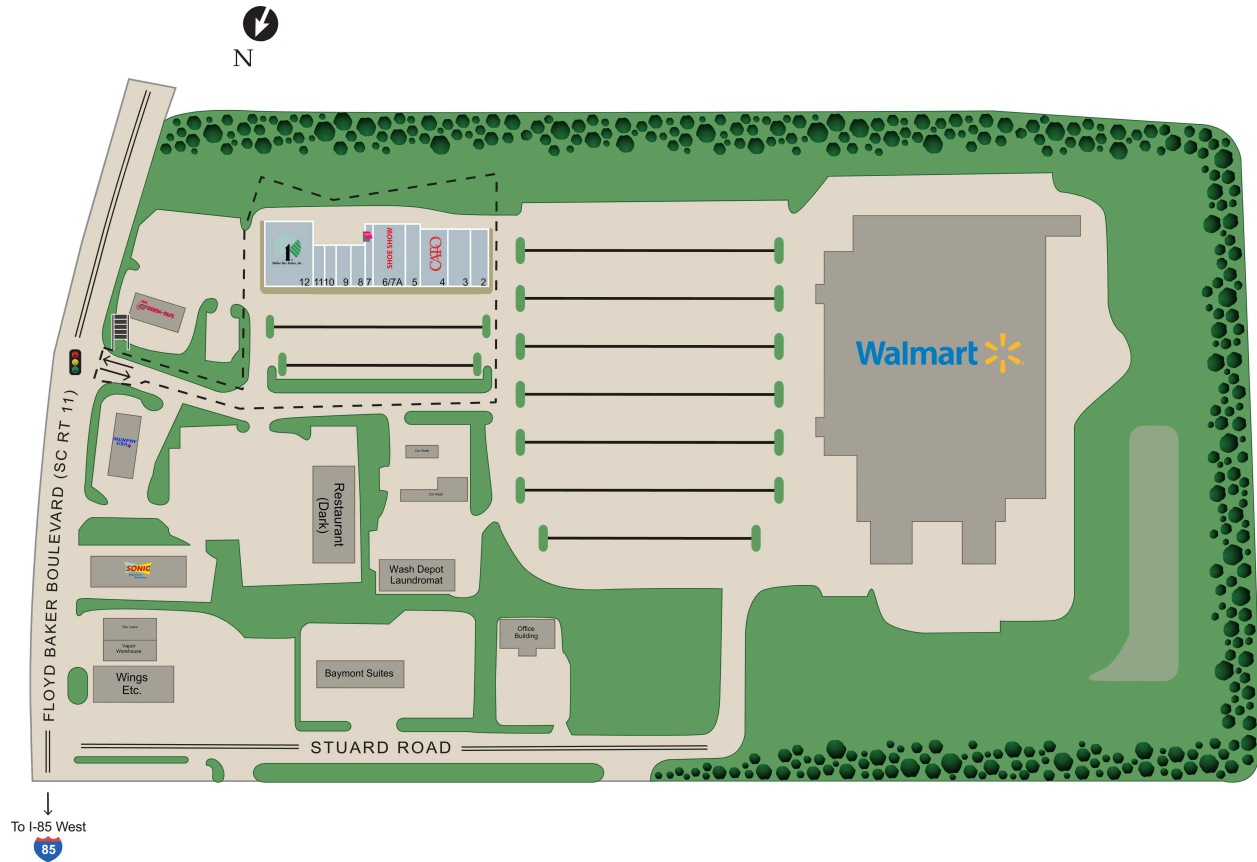

Piedmont Plaza

| | | | |
|----------------------------|----------|------------------|----------|
| 2 Gaffney Discount Tobacco | 2,003 SF | 8 Domino's Pizza | 1,502 SF |
| 3 A to Z Liquor | 3,213 SF | 9 China Express | 1,488 SF |
| 4 Cato | 4,143 SF | 10 Gaffney Nails | 1,198 SF |
| 5 OpSource | 2,494 SF | 11 Sprint | 1,502 SF |
| 6/7A Shoe Show | 5,942 SF | 12 Dollar Tree | 8,047 SF |
| 7 Sally Beauty Supply | 1,576 SF | | |