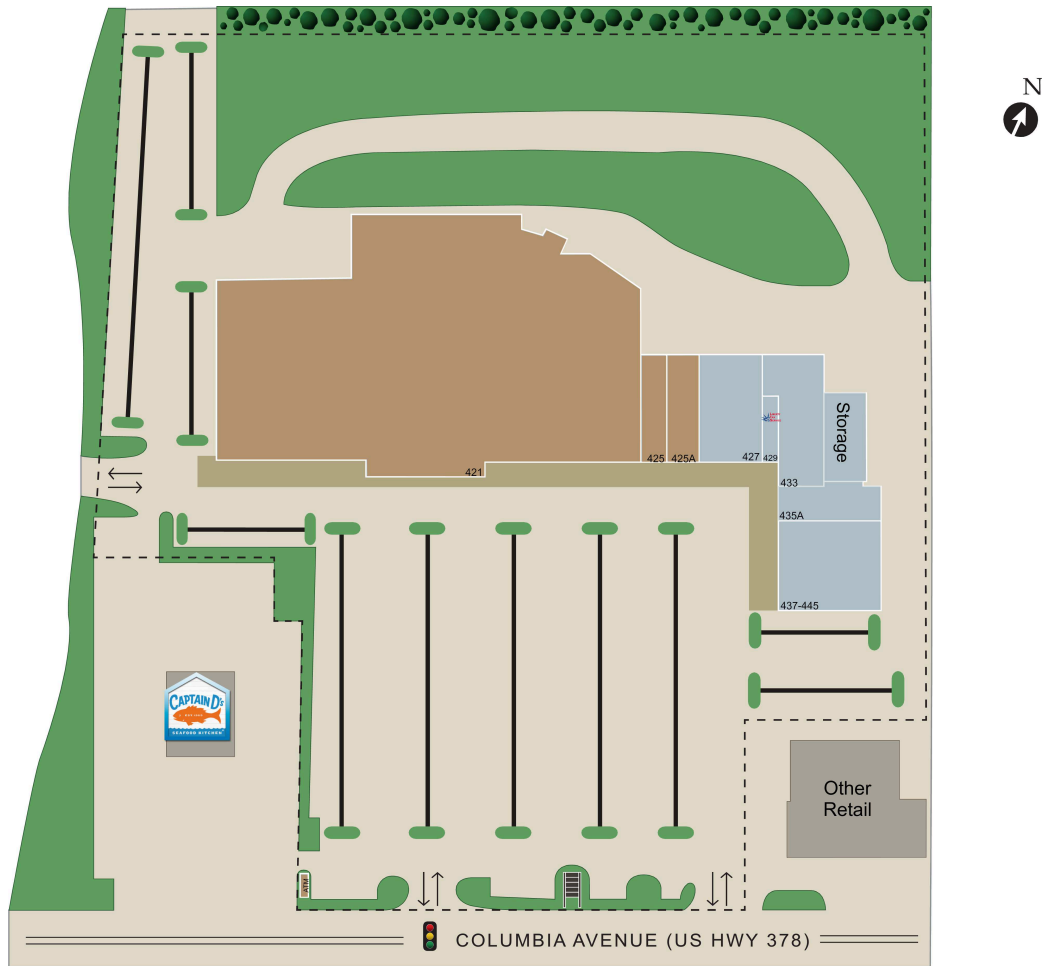

Village Square

ATM Bank of America	162 SF	429 Liberty Tax Service	792 SF
421 Coming Available - BI-LO	44,406 SF	433 Onyx Nails	2,788 SF
425 AVAILABLE	1,336 SF	435A Wild Birds Unlimited	1,408 SF
425A AVAILABLE	1,444 SF	437-445 Little China Buffet	4,161 SF
427 Tera's Merle Norman	3,039 SF		