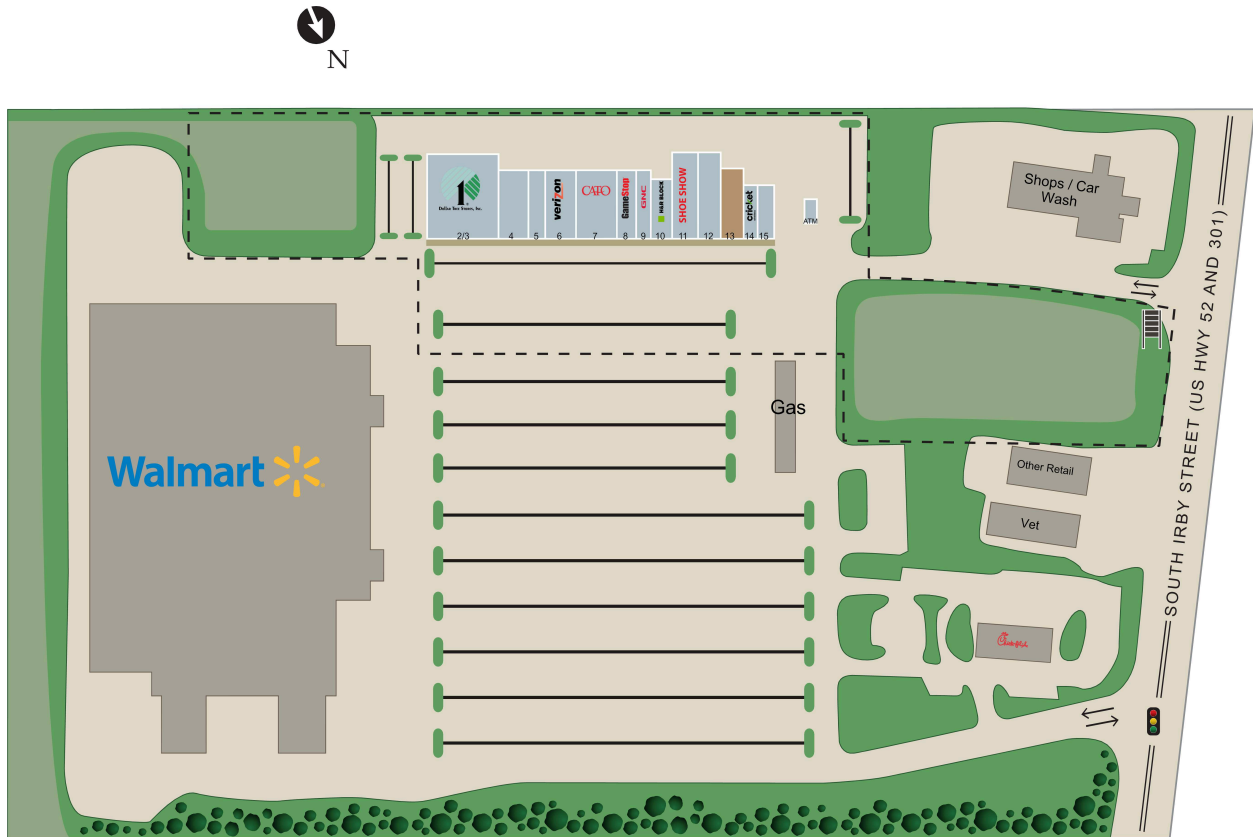

Southside Commons

ATM ATM - Advantage		9 GNC	1,608 SF
2/3 Dollar Tree	9,023 SF	10 H&R Block	1,746 SF
4 It's Fashion	3,133 SF	11 Shoe Show	3,512 SF
5 Florence Tobacco and Vape	1,598 SF	12 New Tokyo Express	3,026 SF
6 Verizon Wireless	3,193 SF	13 Coming Available - Firehouse Subs	2,009 SF
7 Cato	4,245 SF	14 Cricket Wireless	1,204 SF
8 GameStop	2,002 SF	15 Today's Nails	1,189 SF